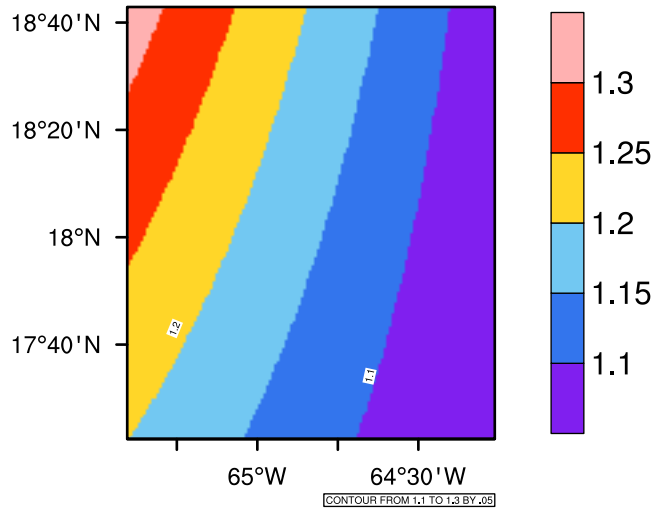

Yearly pr (mm/day) In 2020-2029 MIROC4h RCP45 - United States Virgin Islands

[You can request maps from any dataset from the AgriMetSoft Team.](#)