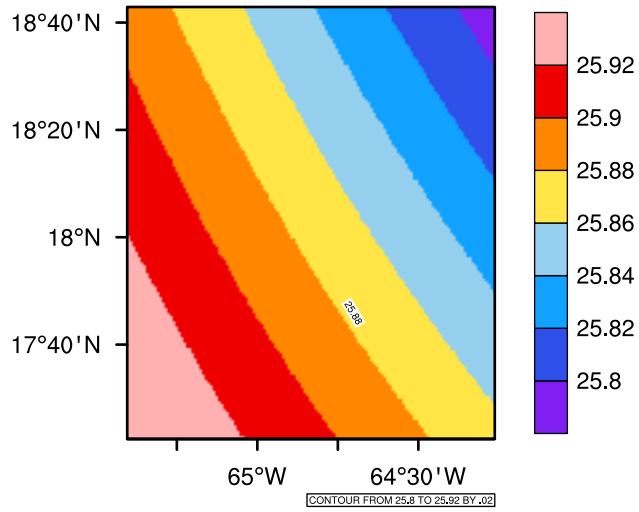

Yearly tas (c) In 2020-2029 MIROC4h RCP45 - United States Virgin Islands

[You can request maps from any dataset from the AgriMetSoft Team.](#)