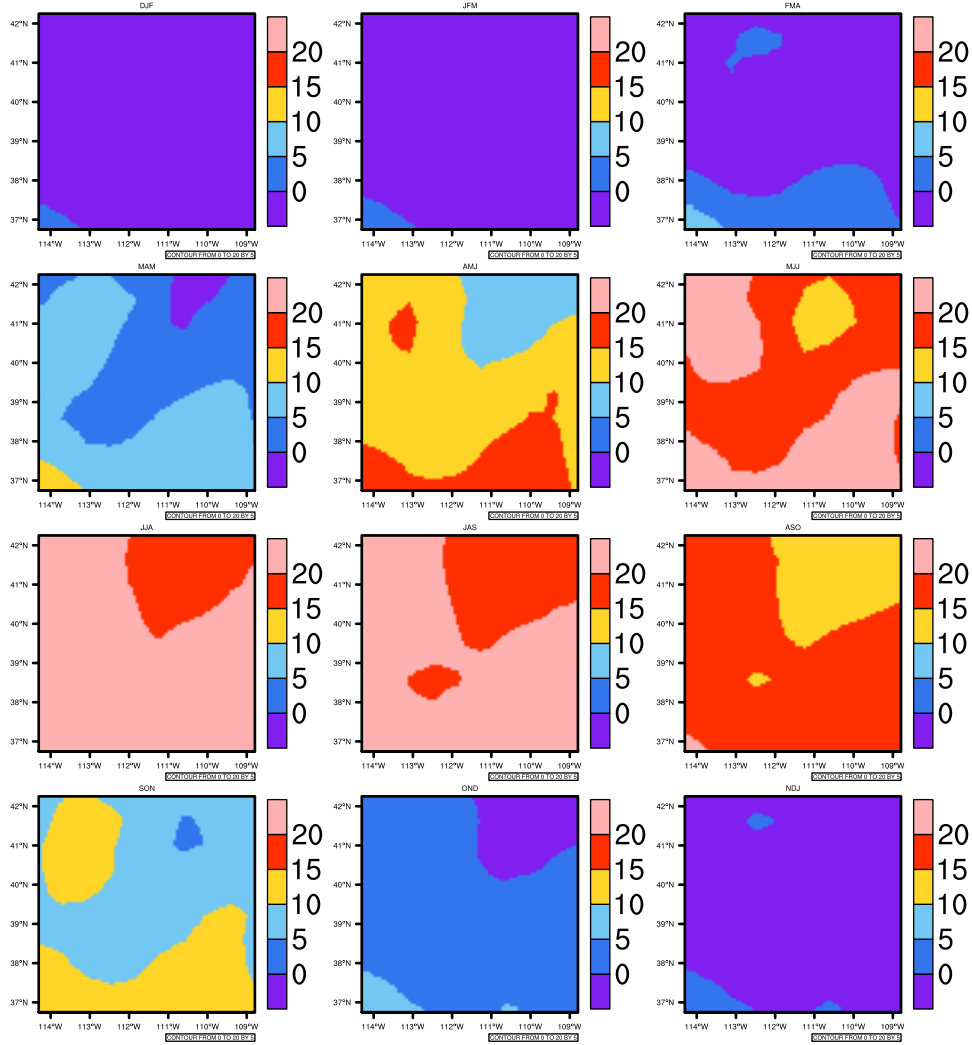

### Seasonally tas (c) In 1975-2005 MIROC4h historical - Utah

AgriMetSoft (2020). Climate Maps. Available on:  
<https://agrimetsoft.com/maps>

Order a new map on <https://agrimetsoft.com/order>

[You can request maps from any dataset from the AgriMetSoft Team.](#)