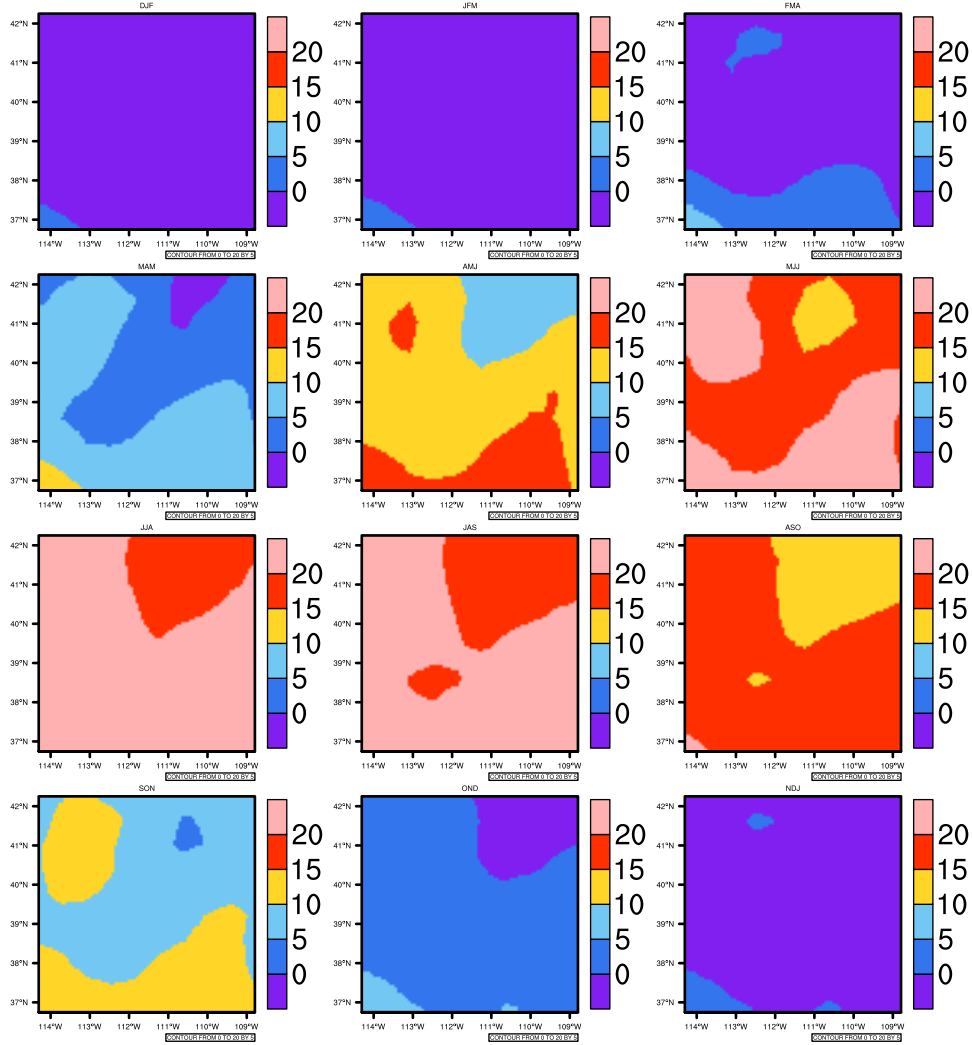

### Seasonally tas (c) In 1975-2005 MIROC4h historical - Utah

AgriMetSoft (2020). Climate Maps. Available on:  
<https://agrimetsoft.com/maps>

Order a new map on <https://agrimetsoft.com/order>