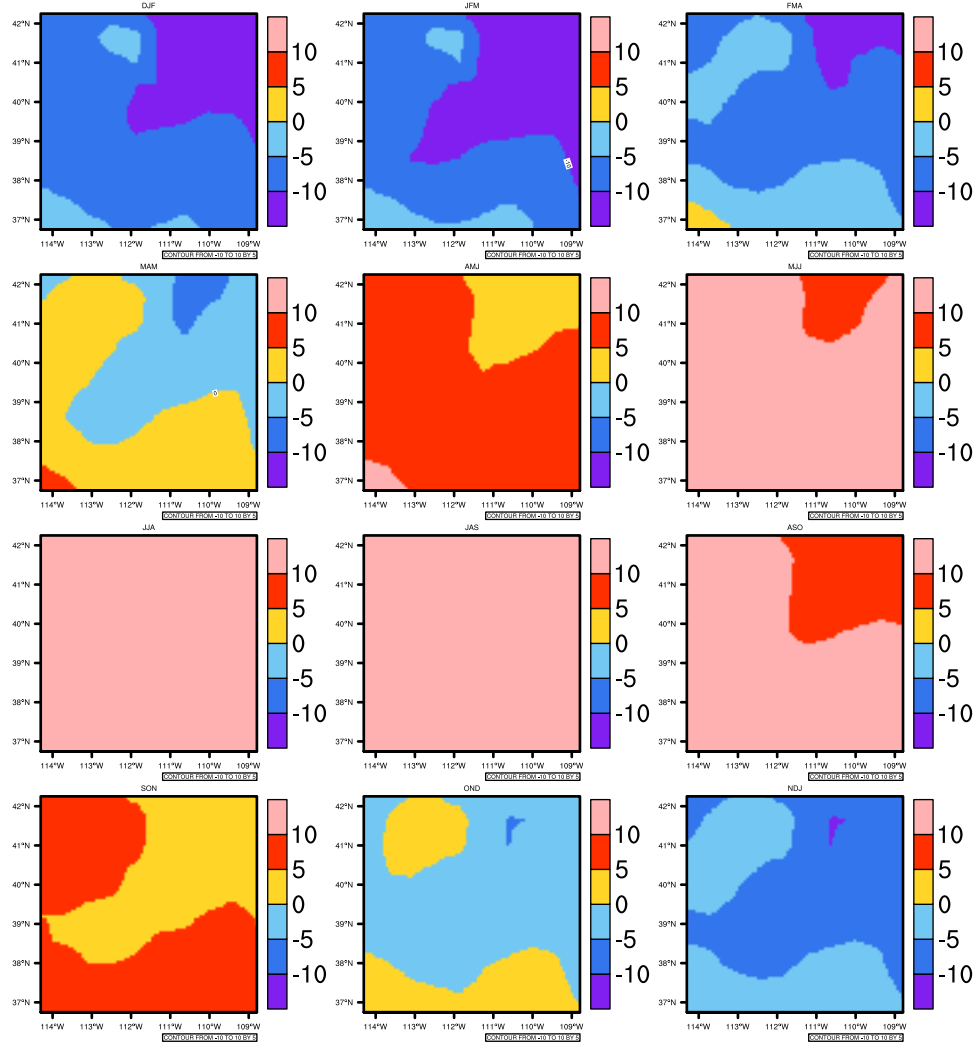

Seasonally tasmin (c) In 1975-2005 MIROC4h historical - Utah

AgriMetSoft (2020). Climate Maps. Available on:
<https://agrimetsoft.com/maps>

Order a new map on <https://agrimetsoft.com/order>