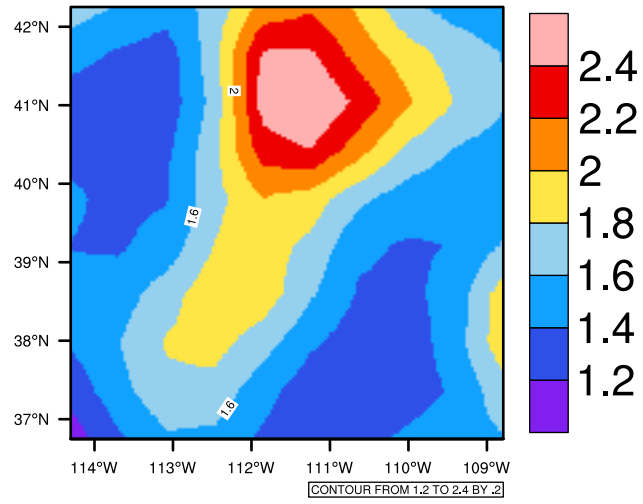

Yearly pr (mm/day) In 1975-2005 MIROC4h historical - Utah

[You can request maps from any dataset from the AgriMetSoft Team.](#)