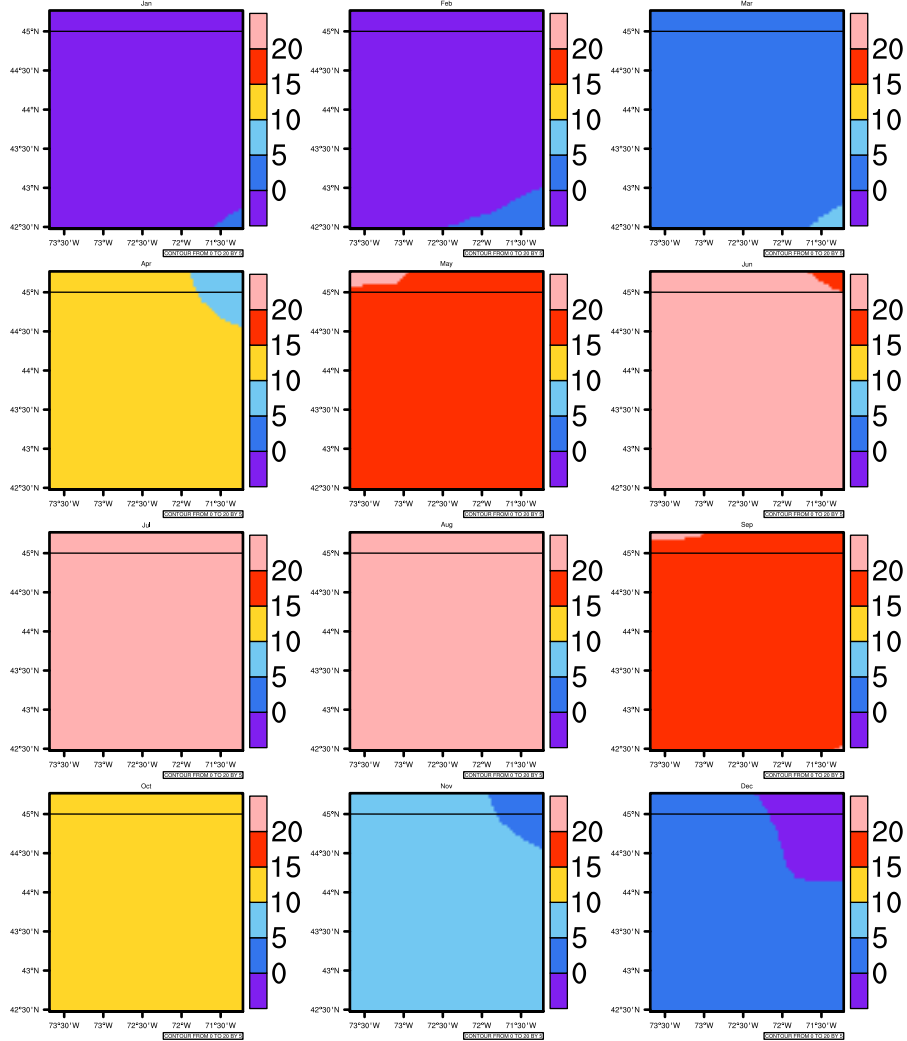

Monthly tasmax (c) In 1975-2005 MIROC4h historical - Vermont

AgriMetSoft (2020). Climate Maps. Available on:
<https://agrimetsoft.com/maps>

|Order a new map on <https://agrimetsoft.com/order>

[You can request maps from any dataset from the AgriMetSoft Team.](#)