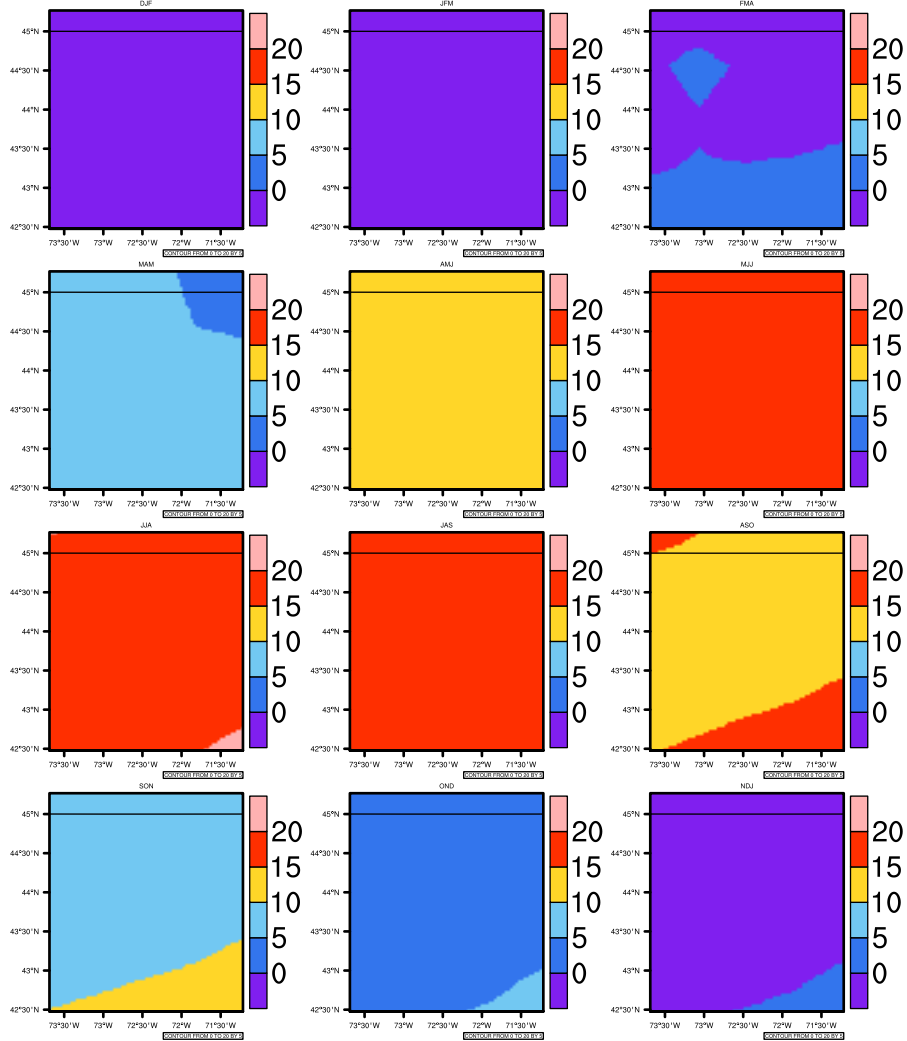

Seasonally tas (c) In 1975-2005 MIROC4h historical - Vermont

AgriMetSoft (2020). Climate Maps. Available on:
<https://agrimetsoft.com/maps>

Order a new map on <https://agrimetsoft.com/order>