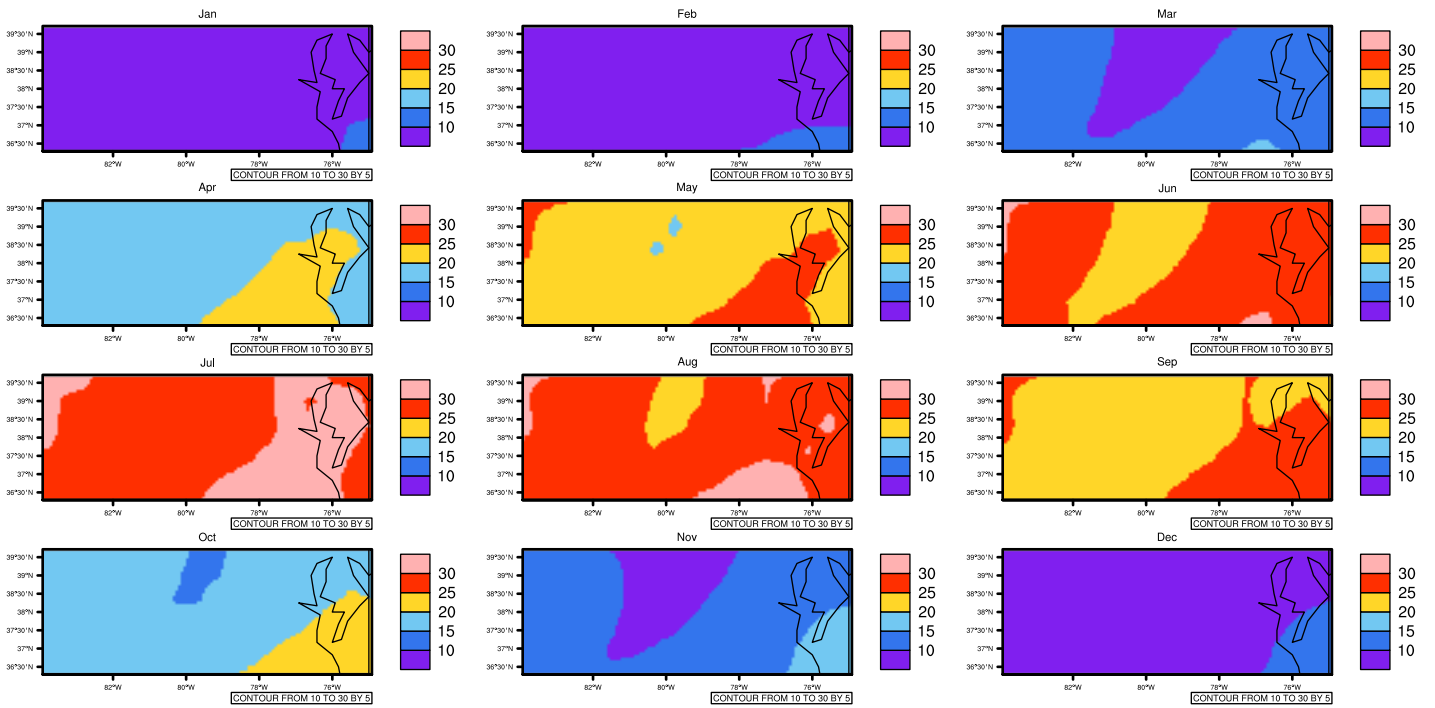

Monthly tasmx (c) In 1975-2005 MIROC4h historical - Virginia