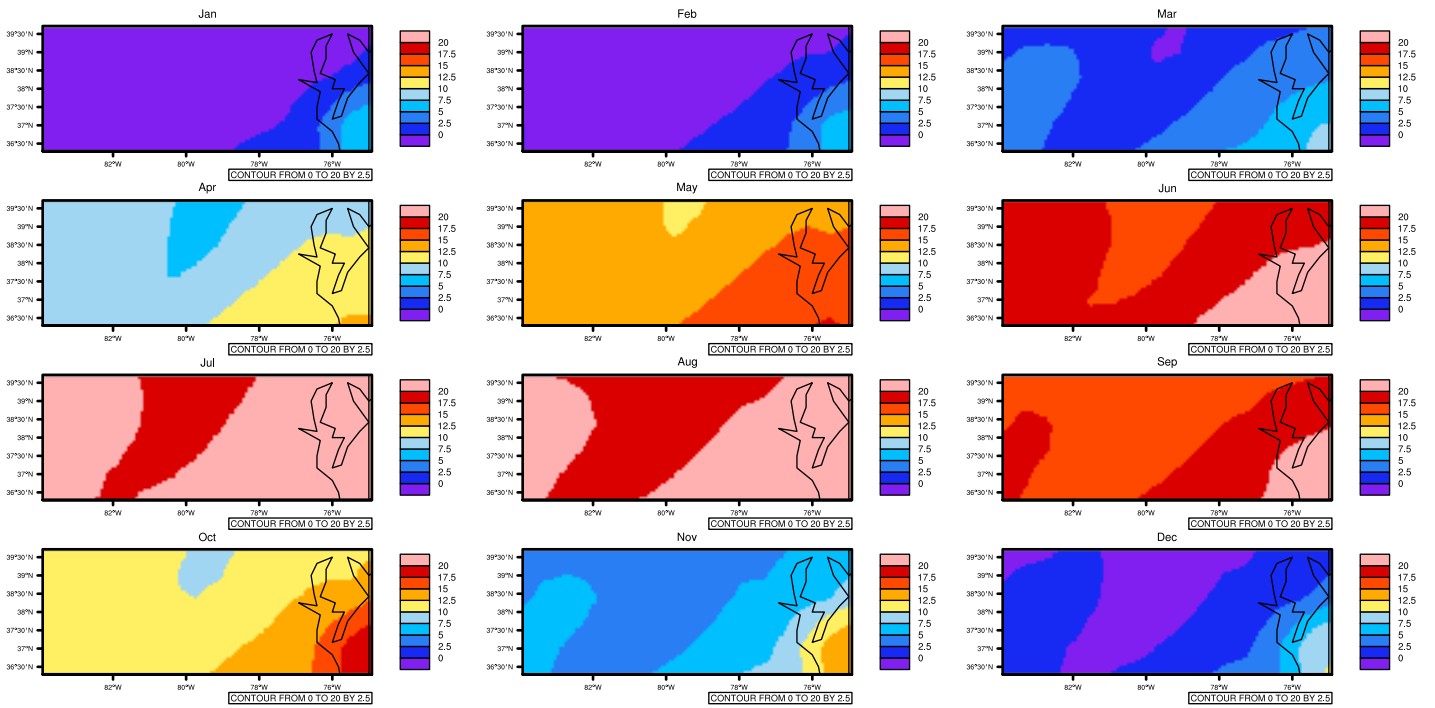

Monthly tasmin (c) In 1975-2005 MIROC4h historical - Virginia