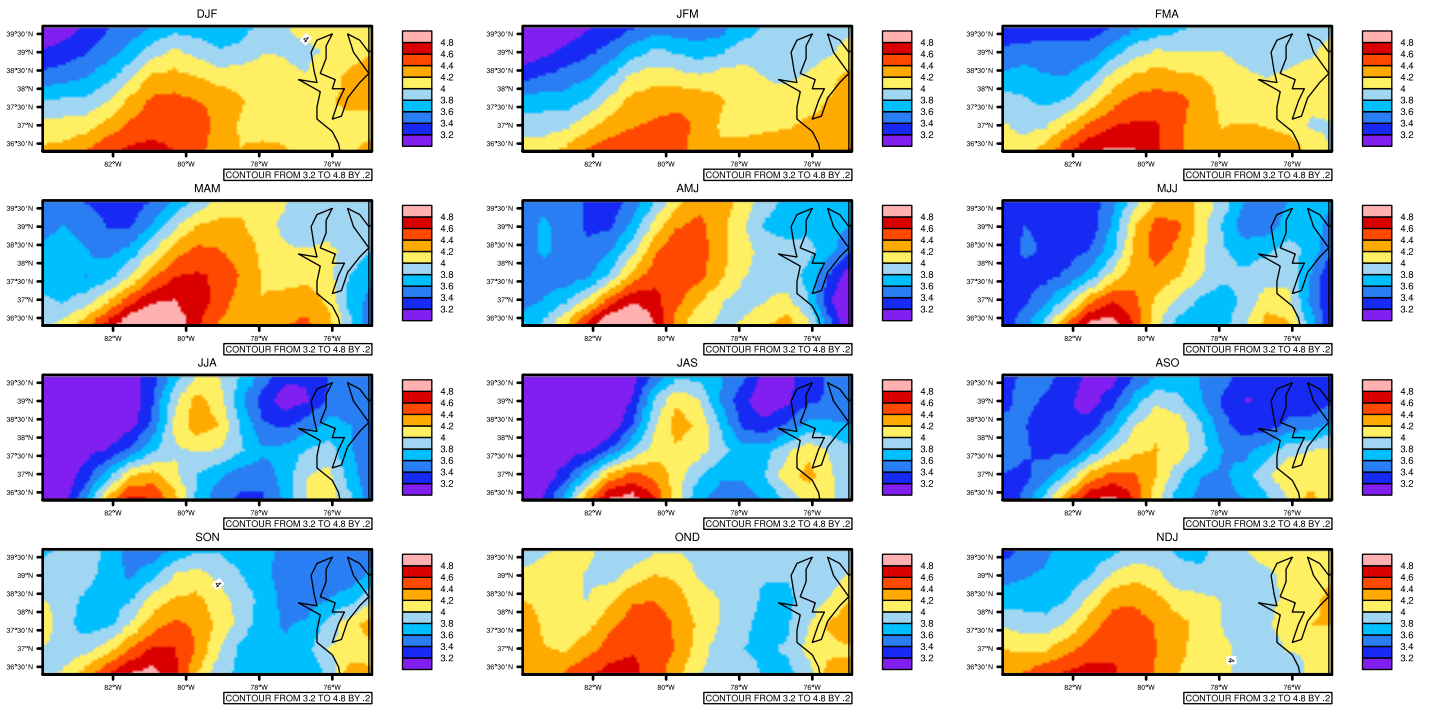

Seasonally pr (mm/day) In 1975-2005 MIROC4h historical - Virginia