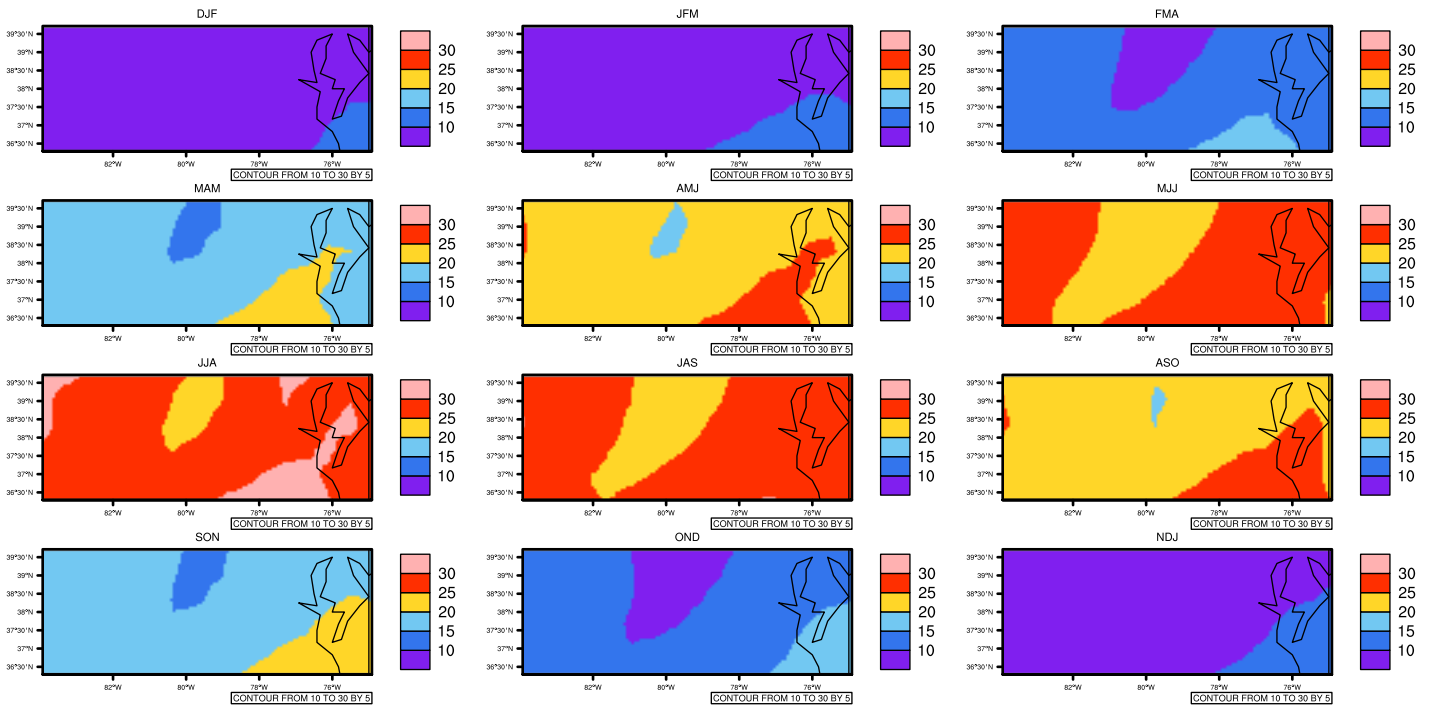

Seasonally tasmax (c) In 1975-2005 MIROC4h historical - Virginia