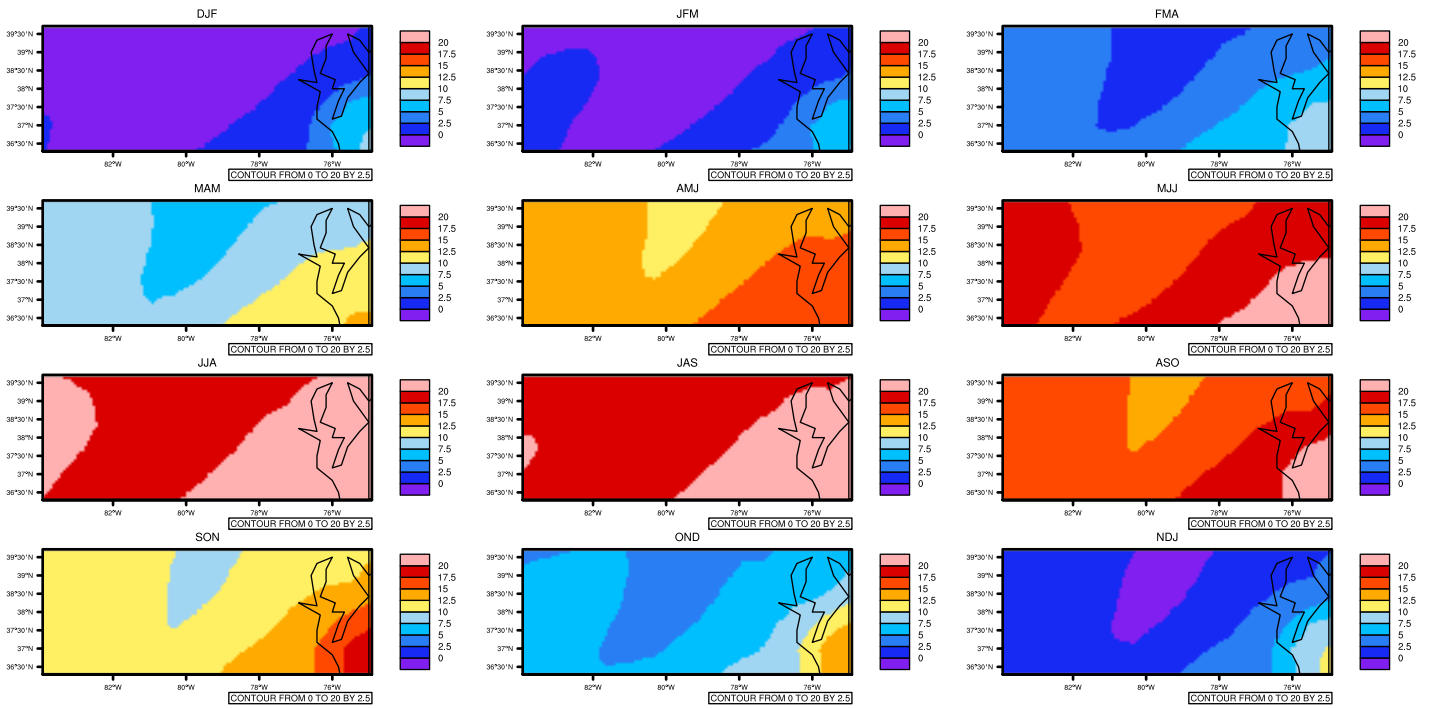

Seasonally tasmin (c) In 1975-2005 MIROC4h historical - Virginia