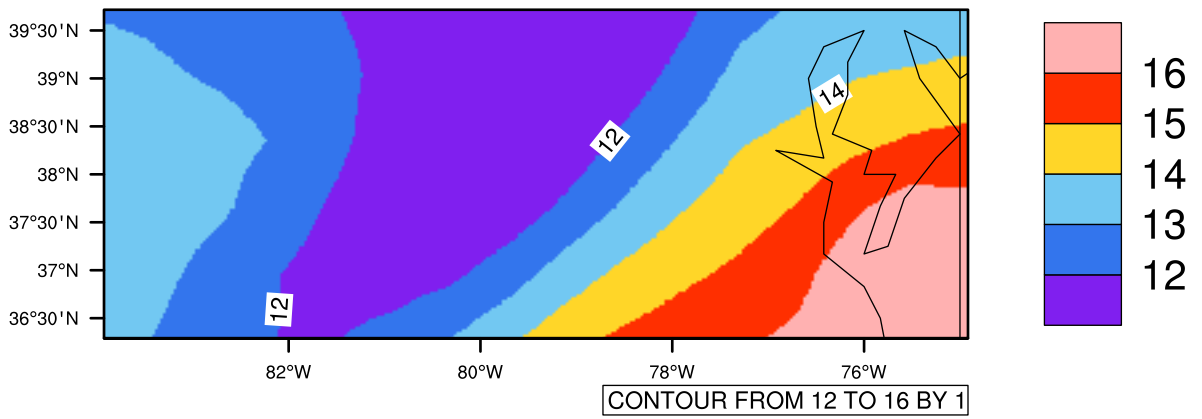

Yearly tas (c) In 1975-2005 MIROC4h historical - Virginia

[You can request maps from any dataset from the AgriMetSoft Team.](#)