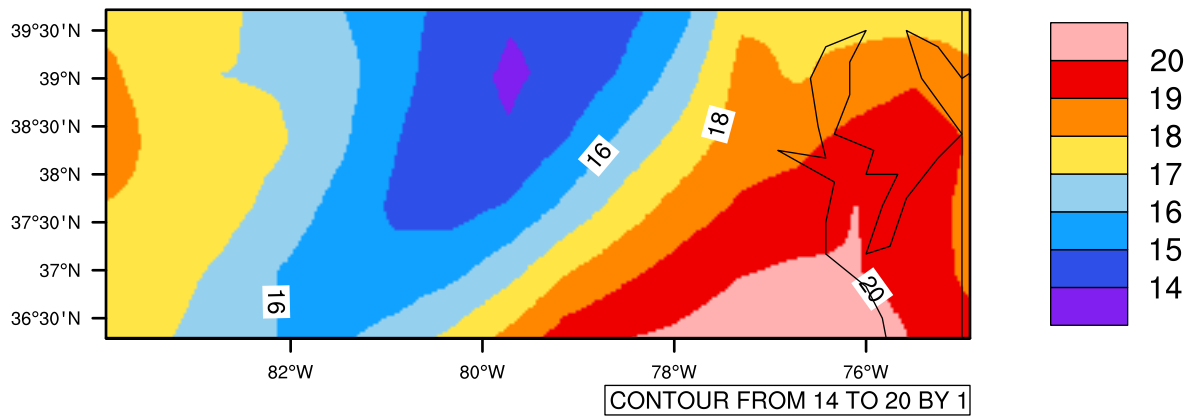

Yearly tasmax (c) In 1975-2005 MIROC4h historical - Virginia

[You can request maps from any dataset from the AgriMetSoft Team.](#)