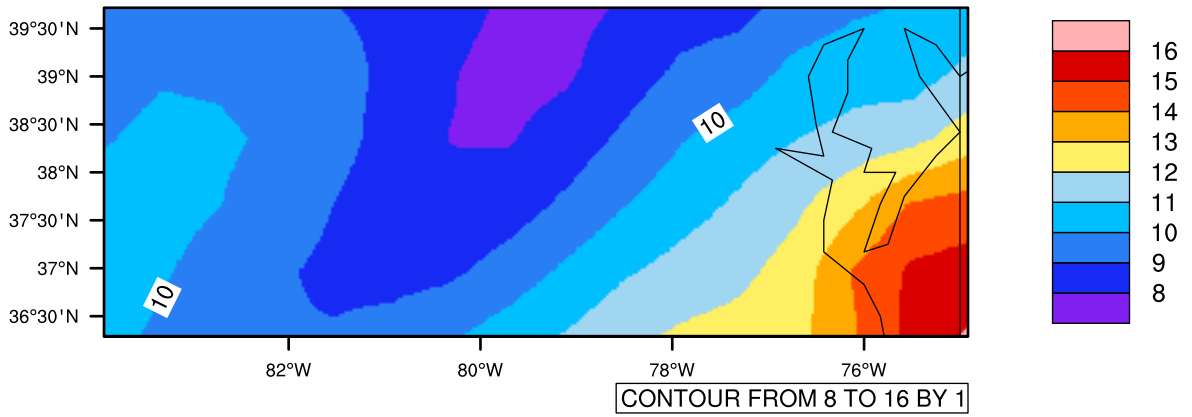

Yearly tasmin (c) In 1975-2005 MIROC4h historical - Virginia

[You can request maps from any dataset from the AgriMetSoft Team.](#)