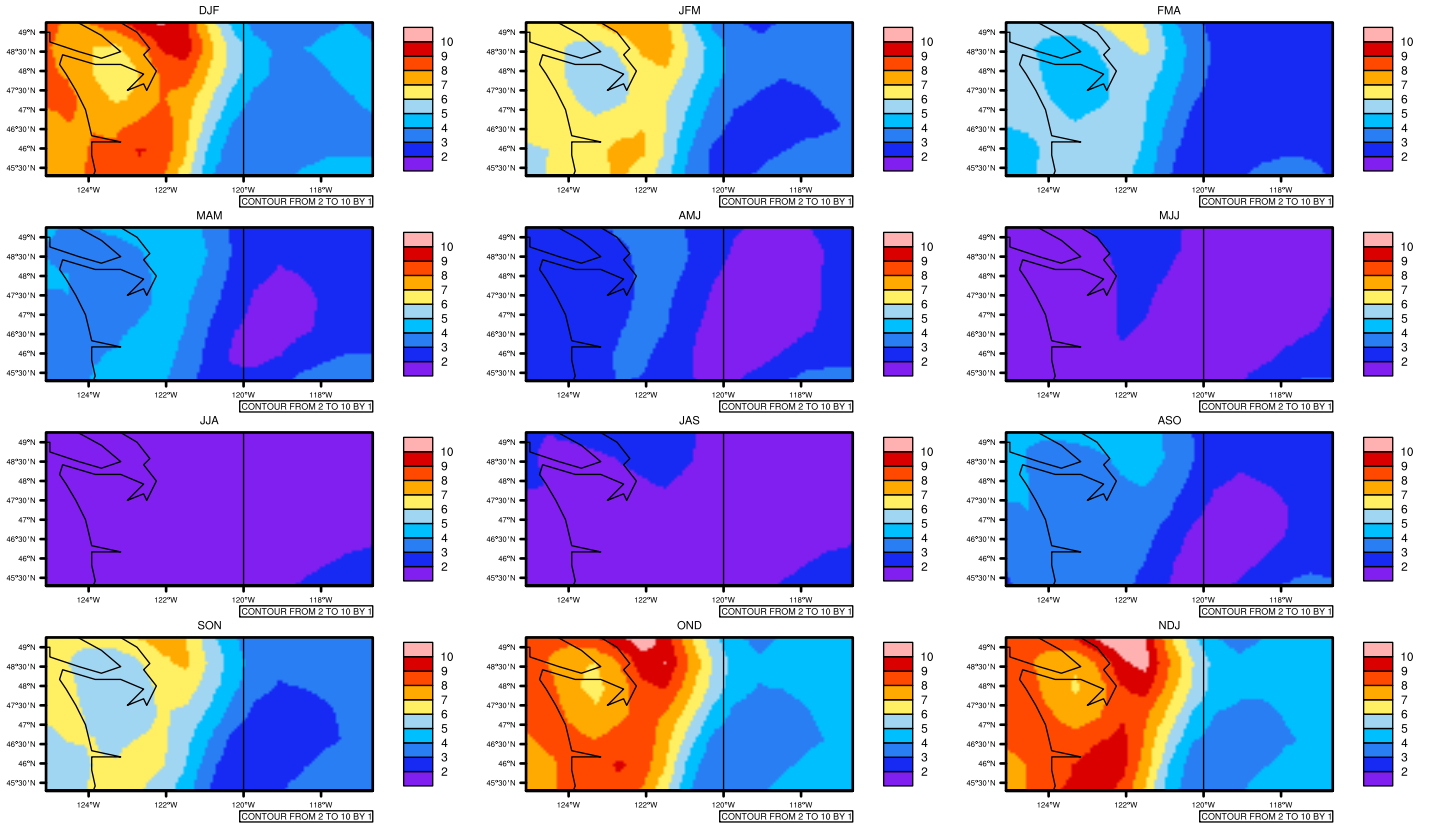

Seasonally pr (mm/day) In 1975-2005 MIROC4h historical - Washington