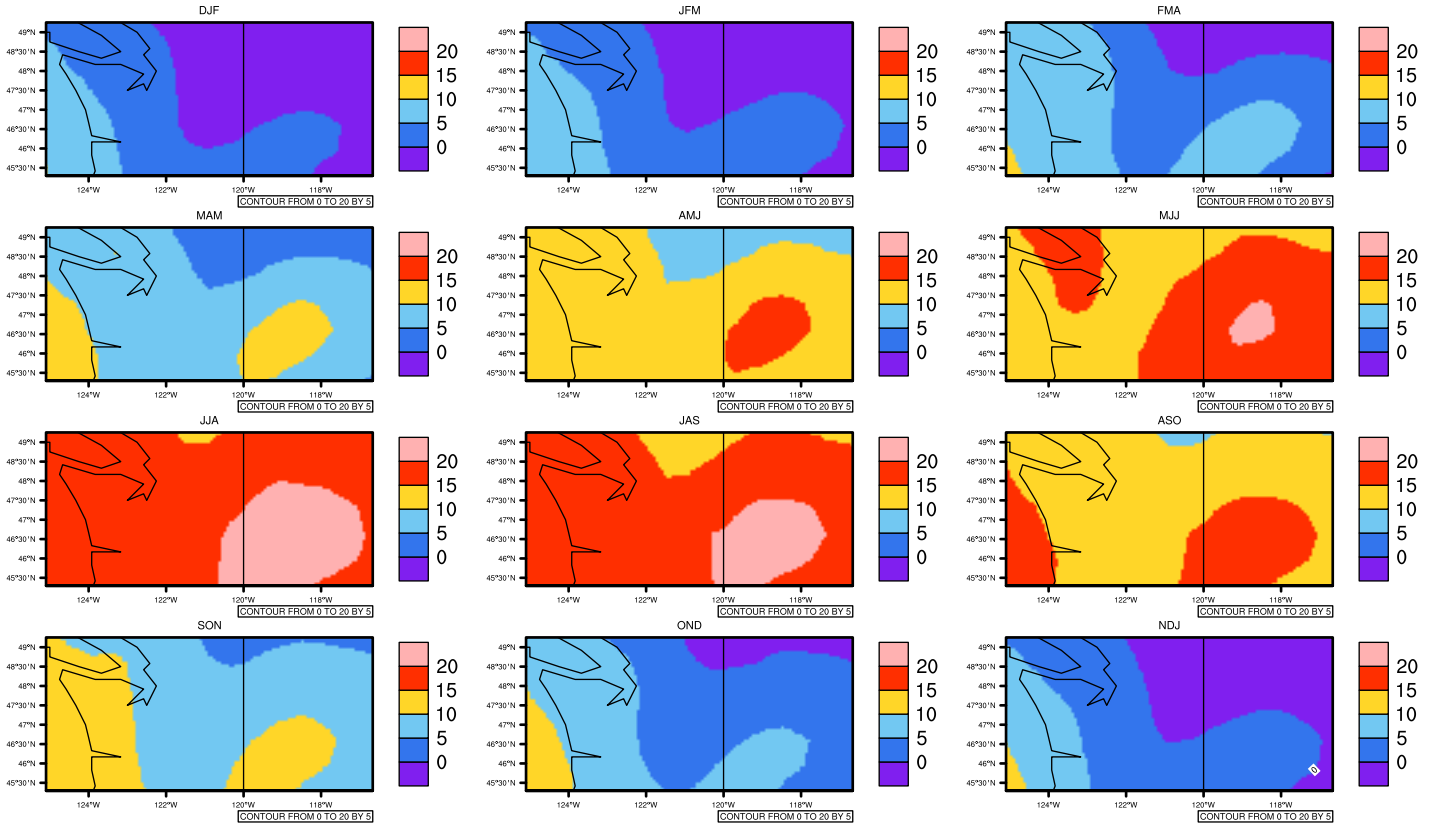

Seasonally tas (c) In 1975-2005 MIROC4h historical - Washington