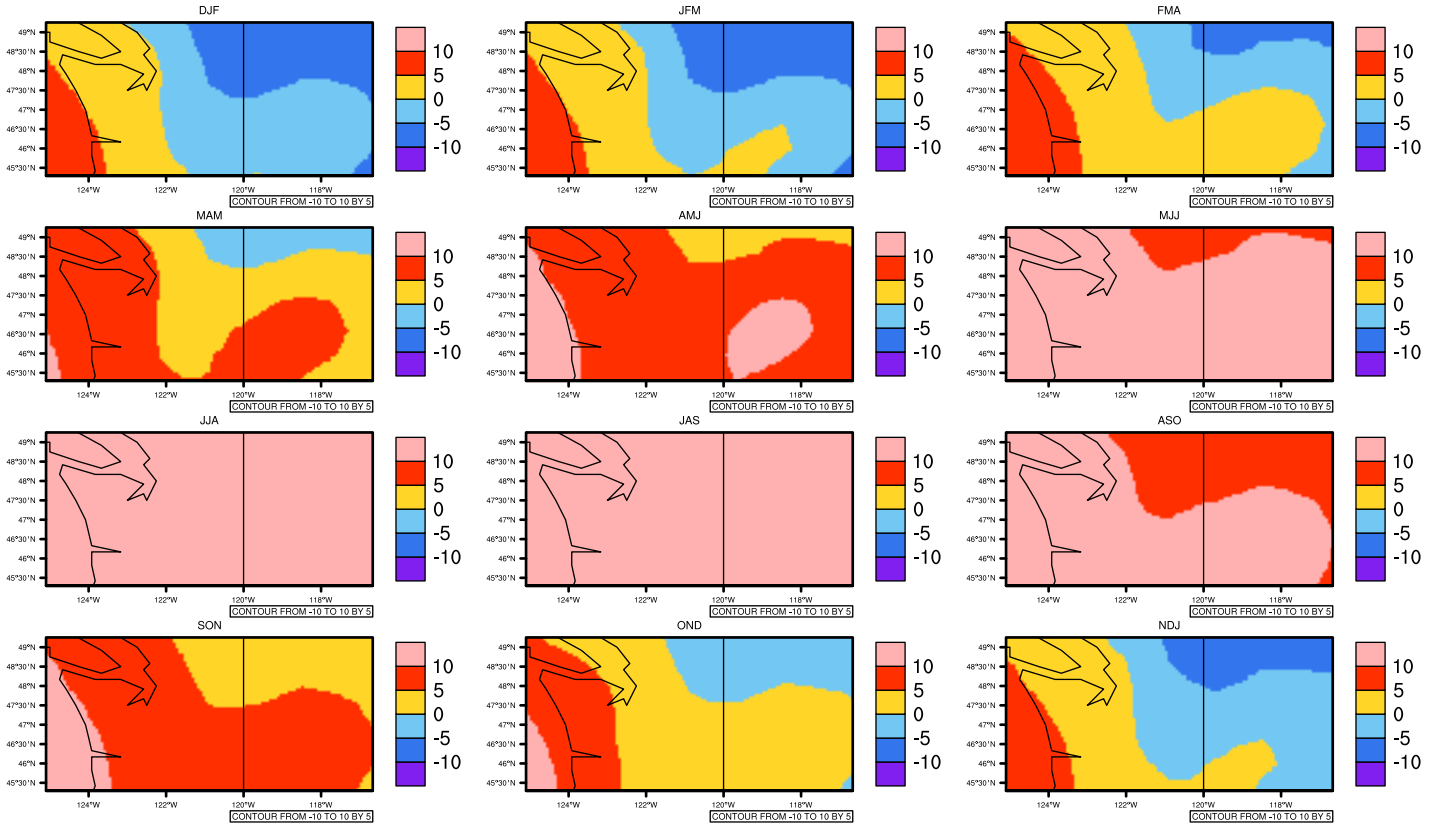

Seasonally tasmin (c) In 1975-2005 MIROC4h historical - Washington