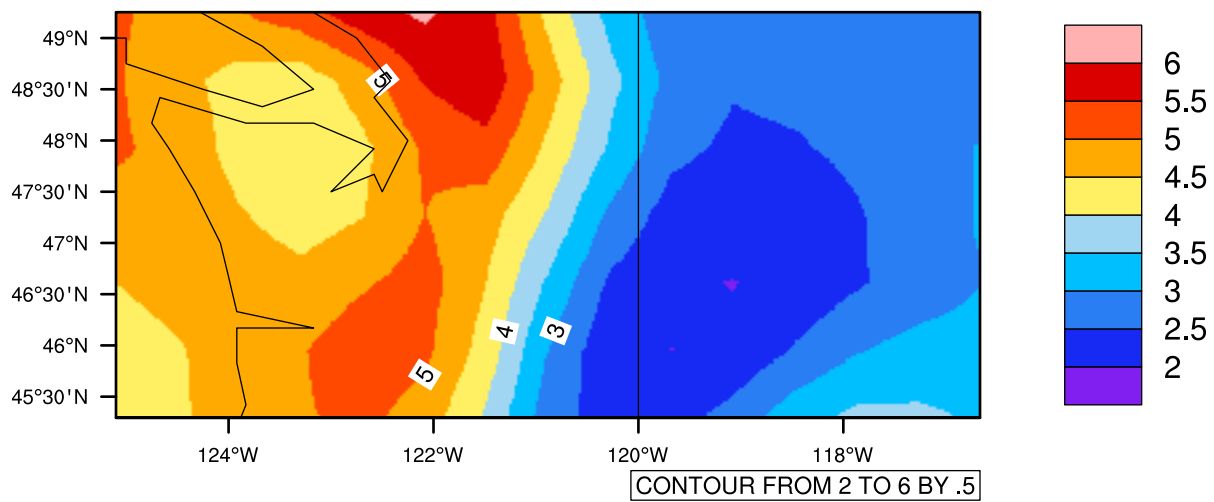

Yearly pr (mm/day) In 1975-2005 MIROC4h historical - Washington

[You can request maps from any dataset from the AgriMetSoft Team.](#)