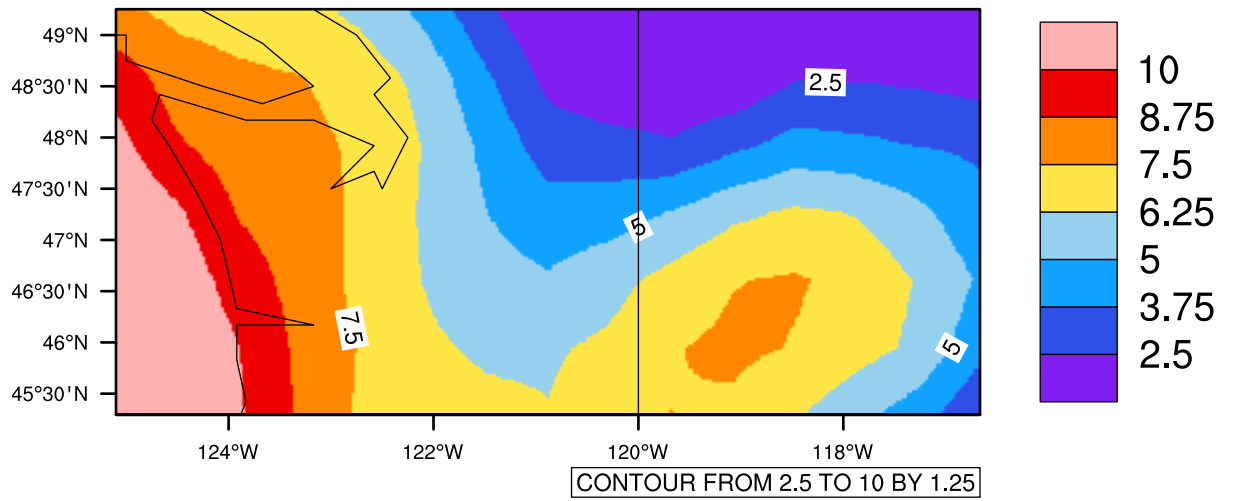

Yearly tasmin (c) In 1975-2005 MIROC4h historical - Washington

[You can request maps from any dataset from the AgriMetSoft Team.](#)