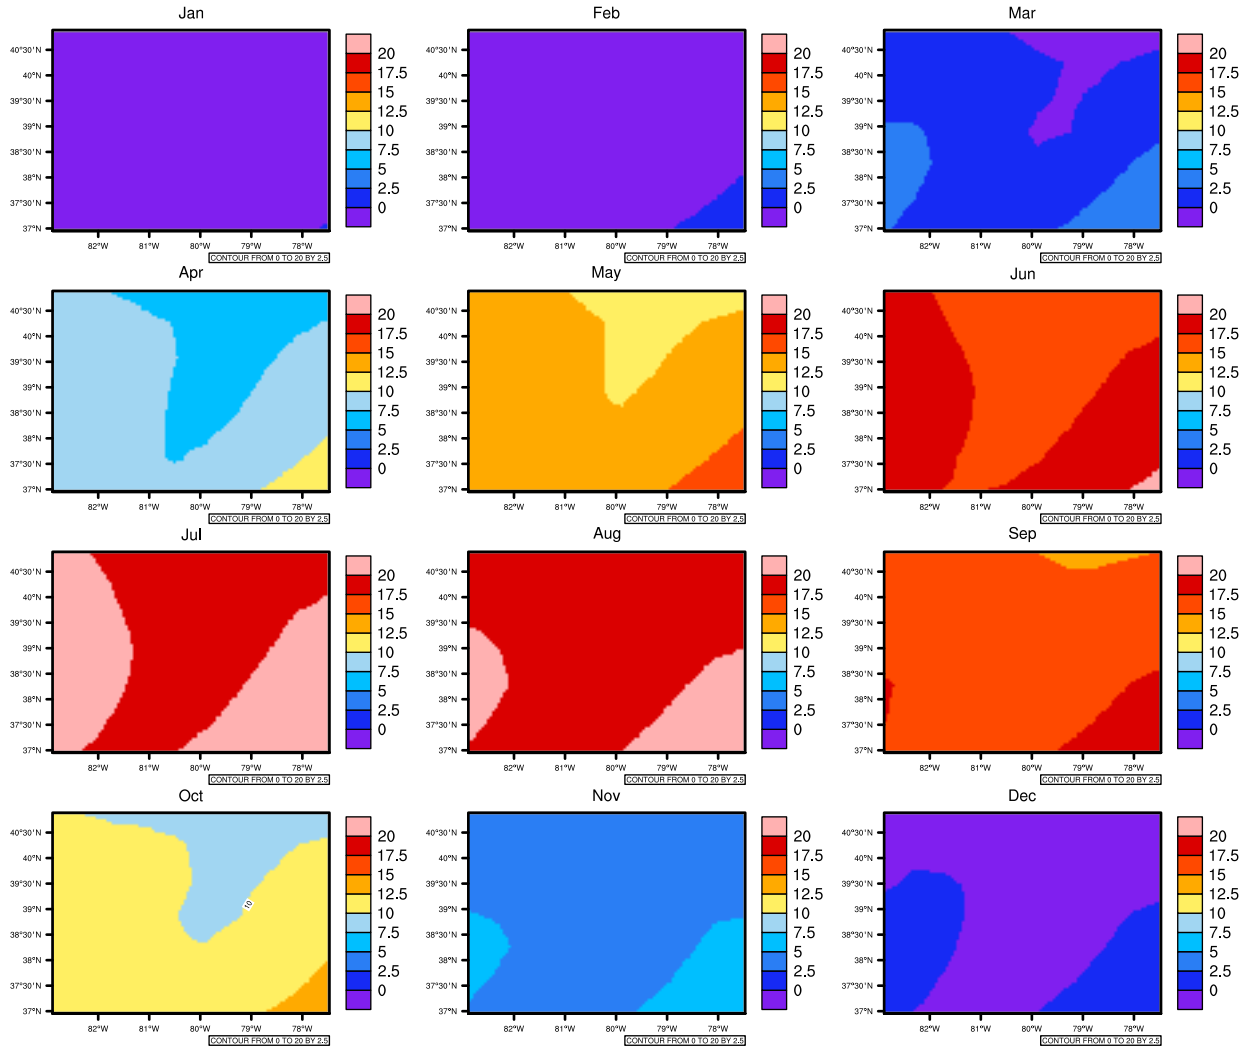

## Monthly tasmin (c) In 1975-2005 MIROC4h historical - West Virginia

AgriMetSoft (2020). Climate Maps. Available on:  
<https://agrimetsoft.com/maps>

Order a new map on <https://agrimetsoft.com/order>

[You can request maps from any dataset from the AgriMetSoft Team.](#)