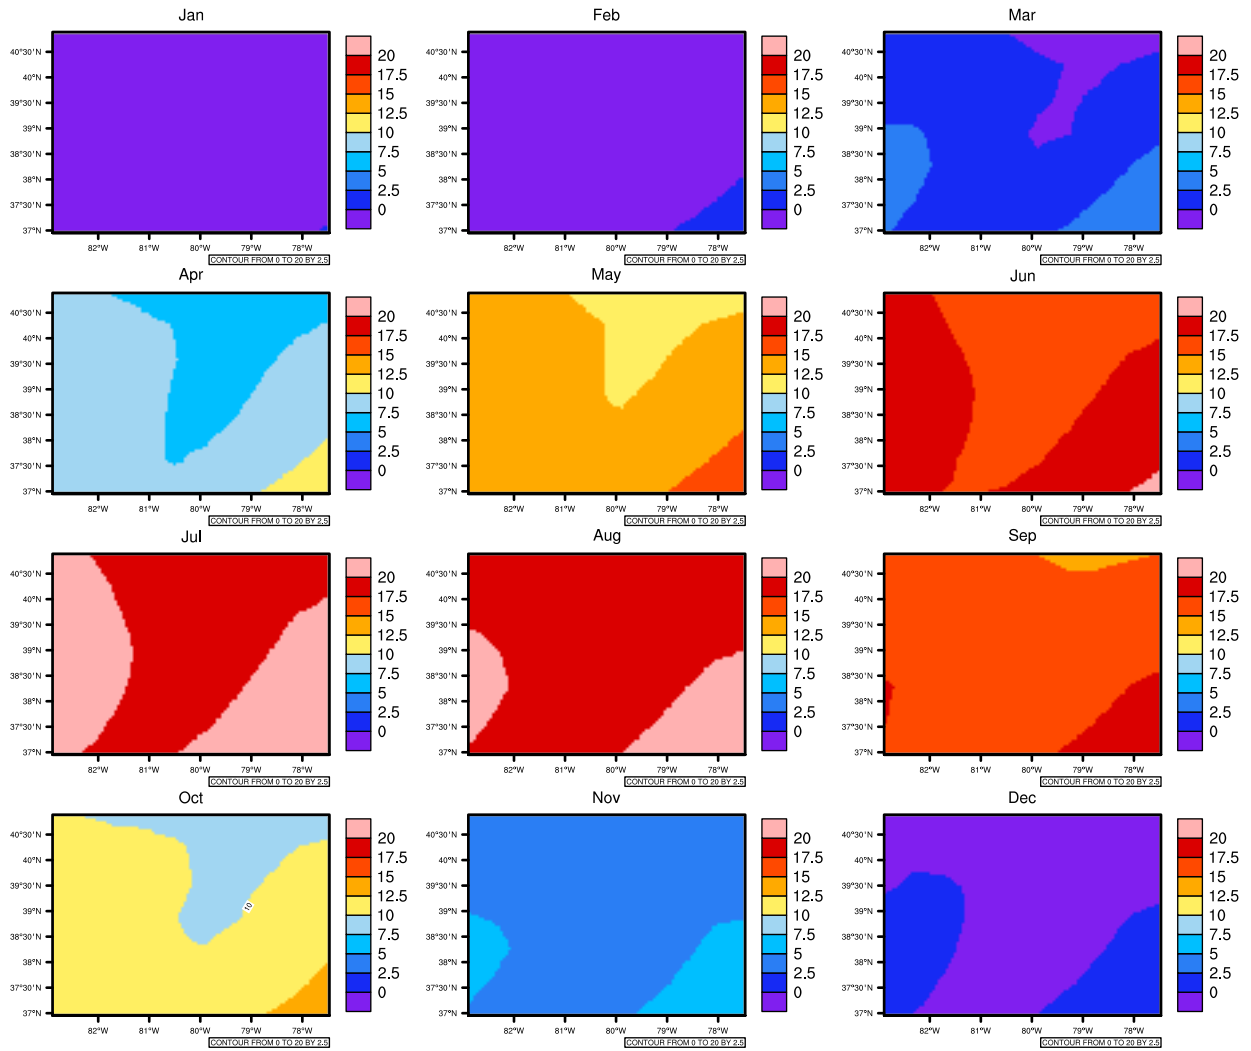

## Monthly tasmin (c) In 1975-2005 MIROC4h historical - West Virginia

AgriMetSoft (2020). Climate Maps. Available on:  
<https://agrimetsoft.com/maps>

Order a new map on <https://agrimetsoft.com/order>