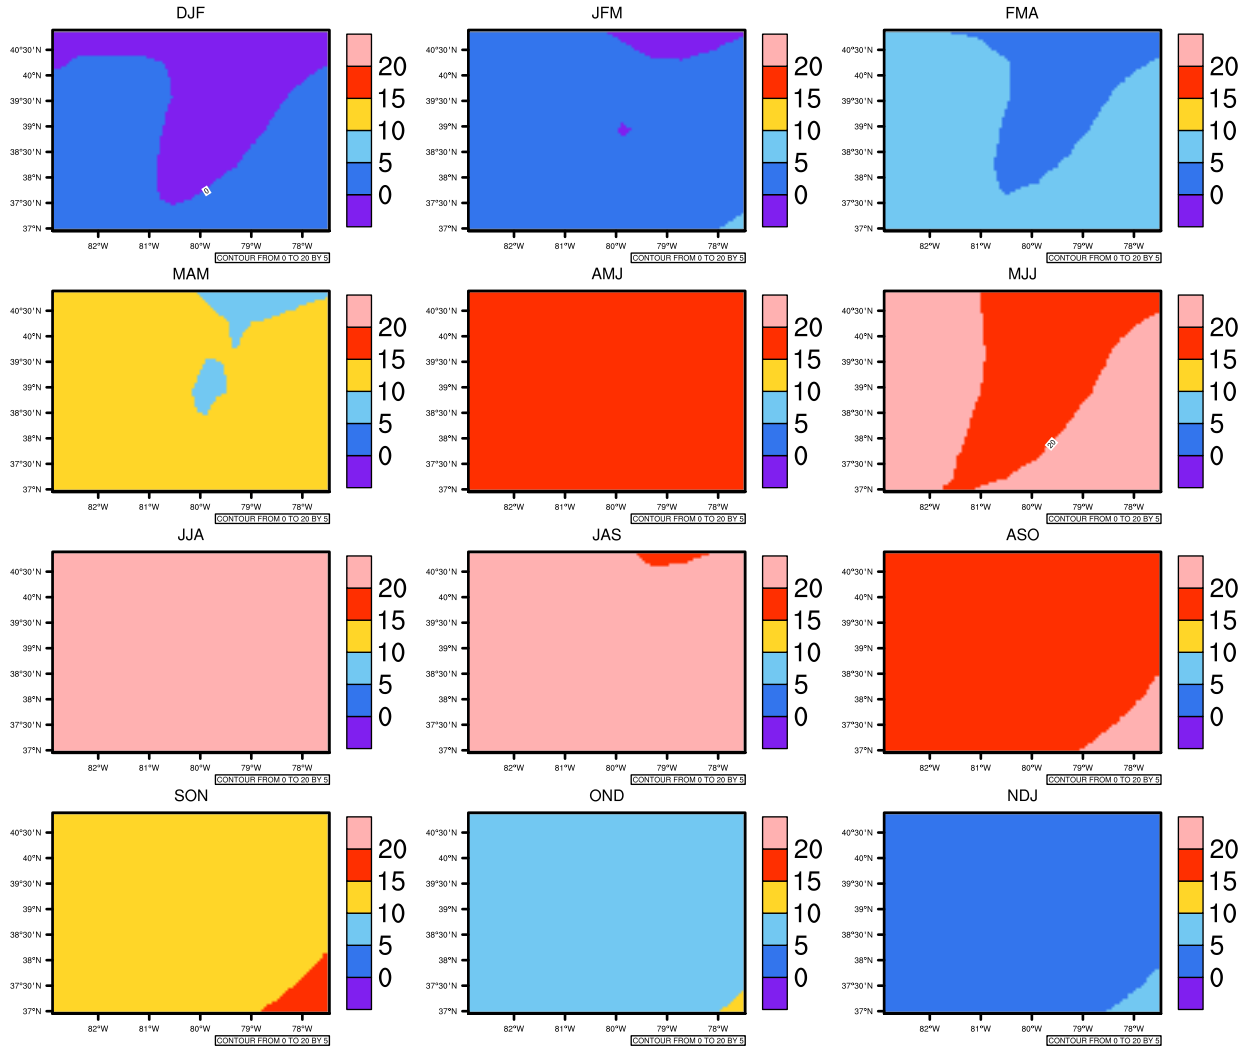

Seasonally tas (c) In 1975-2005 MIROC4h historical - West Virginia

AgriMetSoft (2020). Climate Maps. Available on:
<https://agrimetsoft.com/maps>

Order a new map on <https://agrimetsoft.com/order>

[You can request maps from any dataset from the AgriMetSoft Team.](#)