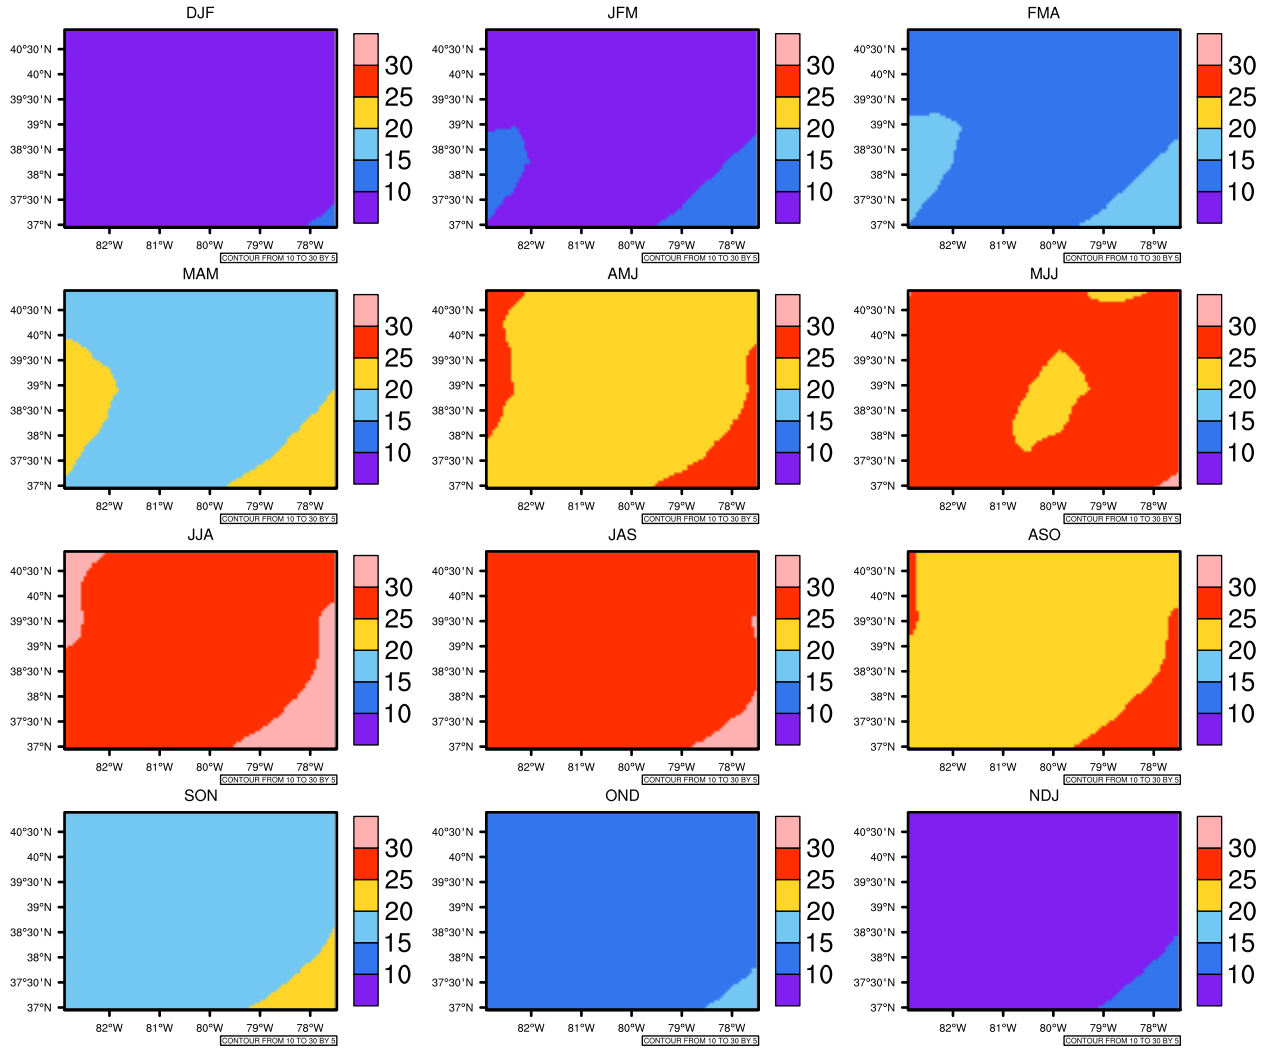

Seasonally tasmax (c) In 2020-2029 MIROC4h RCP45 - West Virginia

AgriMetSoft (2020). Climate Maps. Available on:
<https://agrimetsoft.com/maps>

Order a new map on <https://agrimetsoft.com/order>

[You can request maps from any dataset from the AgriMetSoft Team.](#)