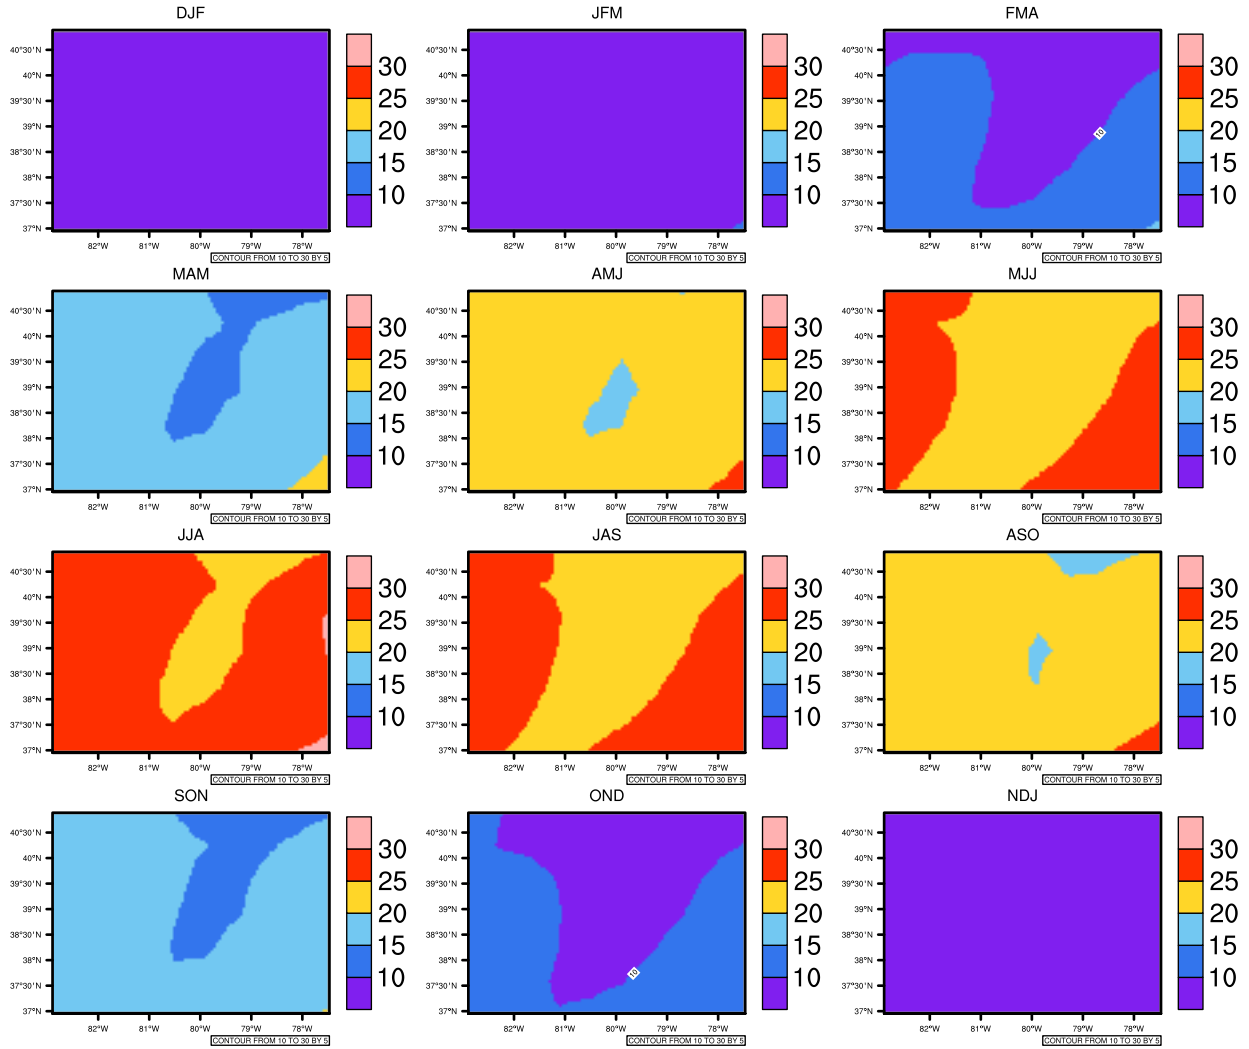

Seasonally tasmax (c) In 1975-2005 MIROC4h historical - West Virginia

AgriMetSoft (2020). Climate Maps. Available on: <https://agrimetsoft.com/maps>

Order a new map on <https://agrimetsoft.com/order>

[You can request maps from any dataset from the AgriMetSoft Team.](#)