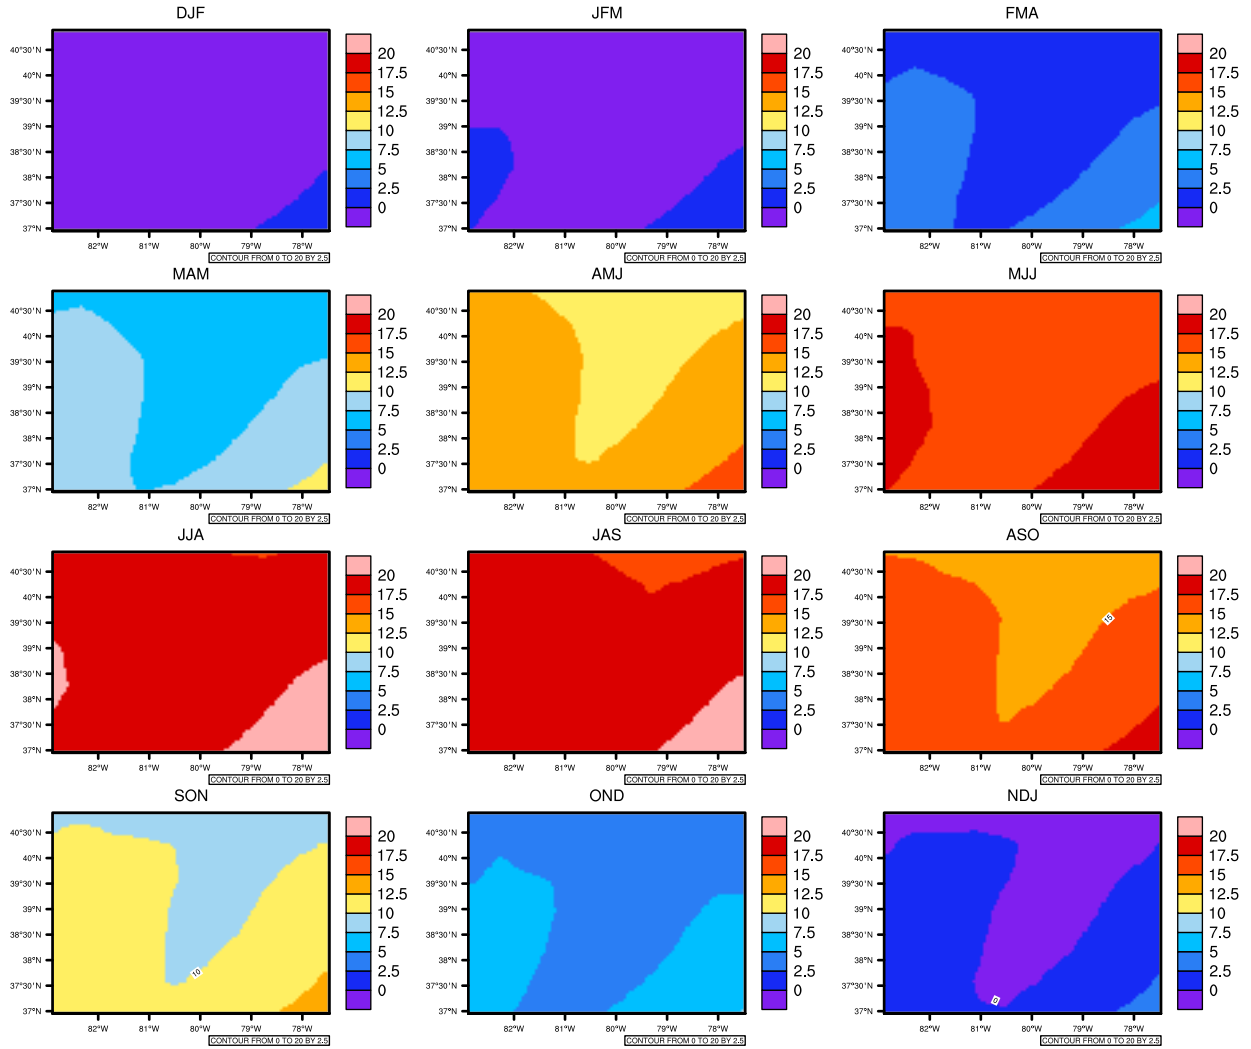

Seasonally tasmin (c) In 1975-2005 MIROC4h historical - West Virginia

AgriMetSoft (2020). Climate Maps. Available on:
<https://agrimetsoft.com/maps>

Order a new map on <https://agrimetsoft.com/order>

[You can request maps from any dataset from the AgriMetSoft Team.](#)