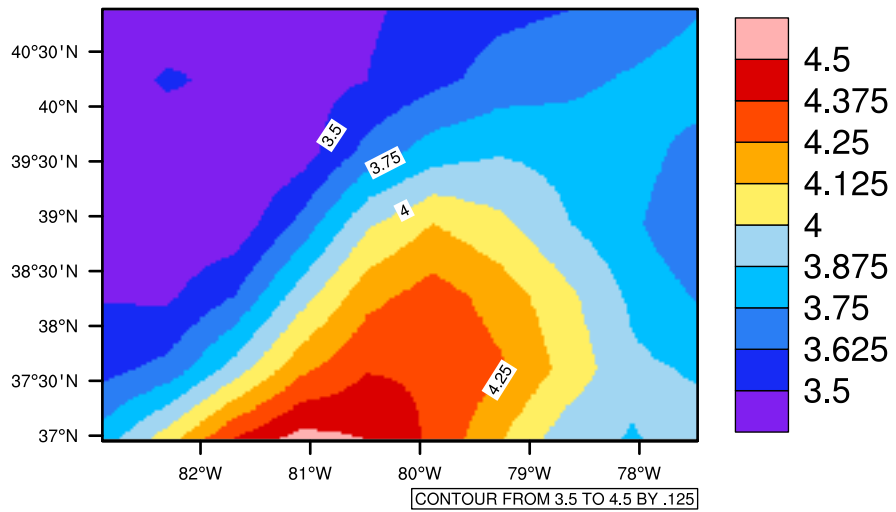

Yearly pr (mm/day) In 1975-2005 MIROC4h historical - West Virginia

[You can request maps from any dataset from the AgriMetSoft Team.](#)