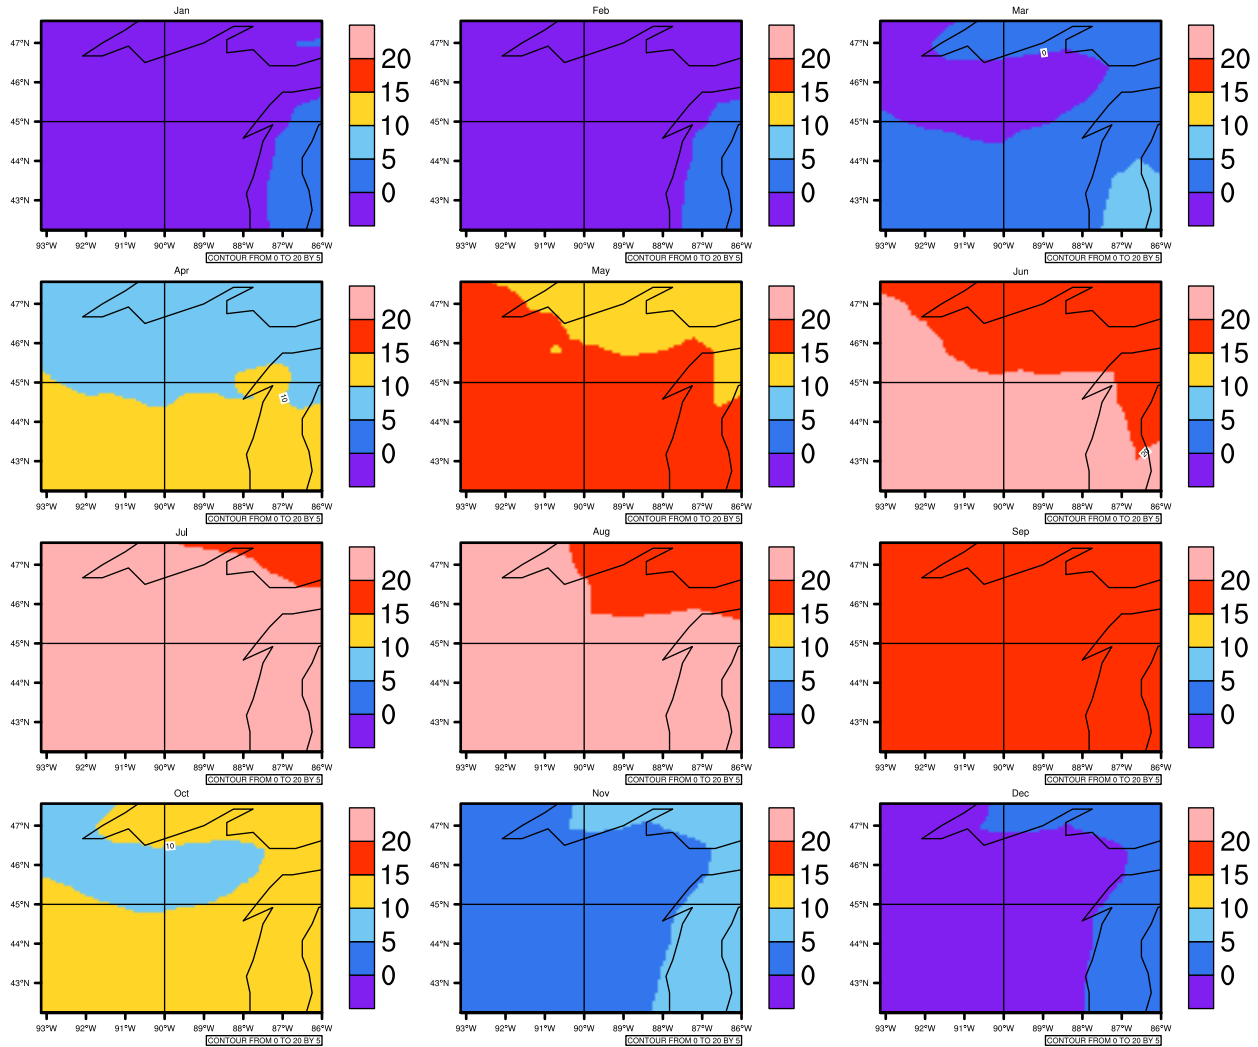

Monthly tas (c) In 1975-2005 MIROC4h historical - Wisconsin

AgriMetSoft (2020). Climate Maps. Available on: <https://agrimetsoft.com/maps>

Order a new map on <https://agrimetsoft.com/order>

[You can request maps from any dataset from the AgriMetSoft Team.](#)