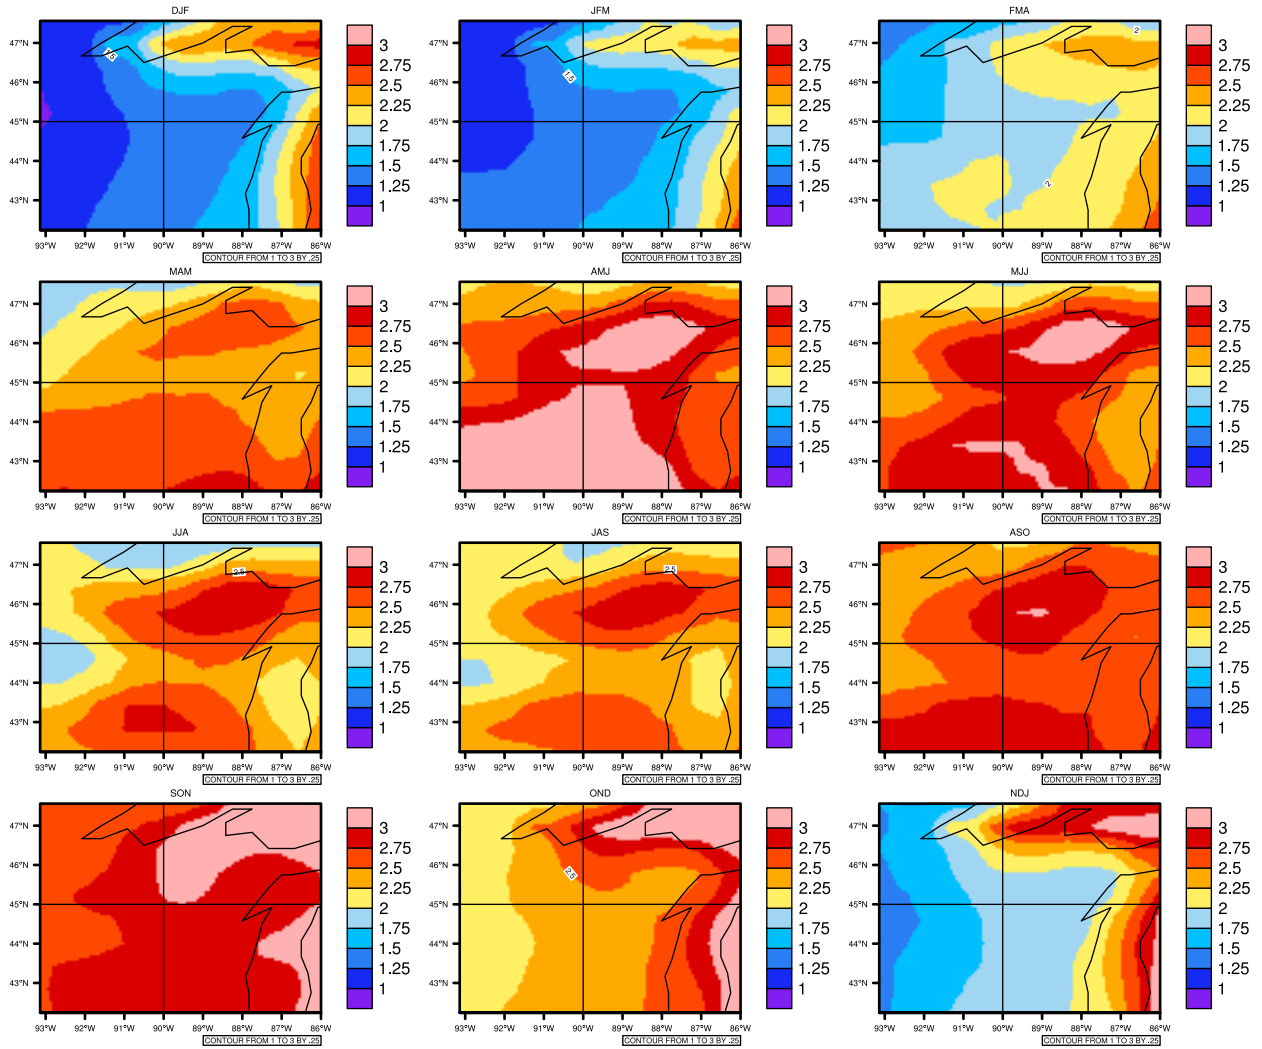

Seasonally pr (mm/day) In 1975-2005 MIROC4h historical - Wisconsin

AgriMetSoft (2020). Climate Maps. Available on: <https://agrimetsoft.com/maps>

[Order a new map on <https://agrimetsoft.com/order>