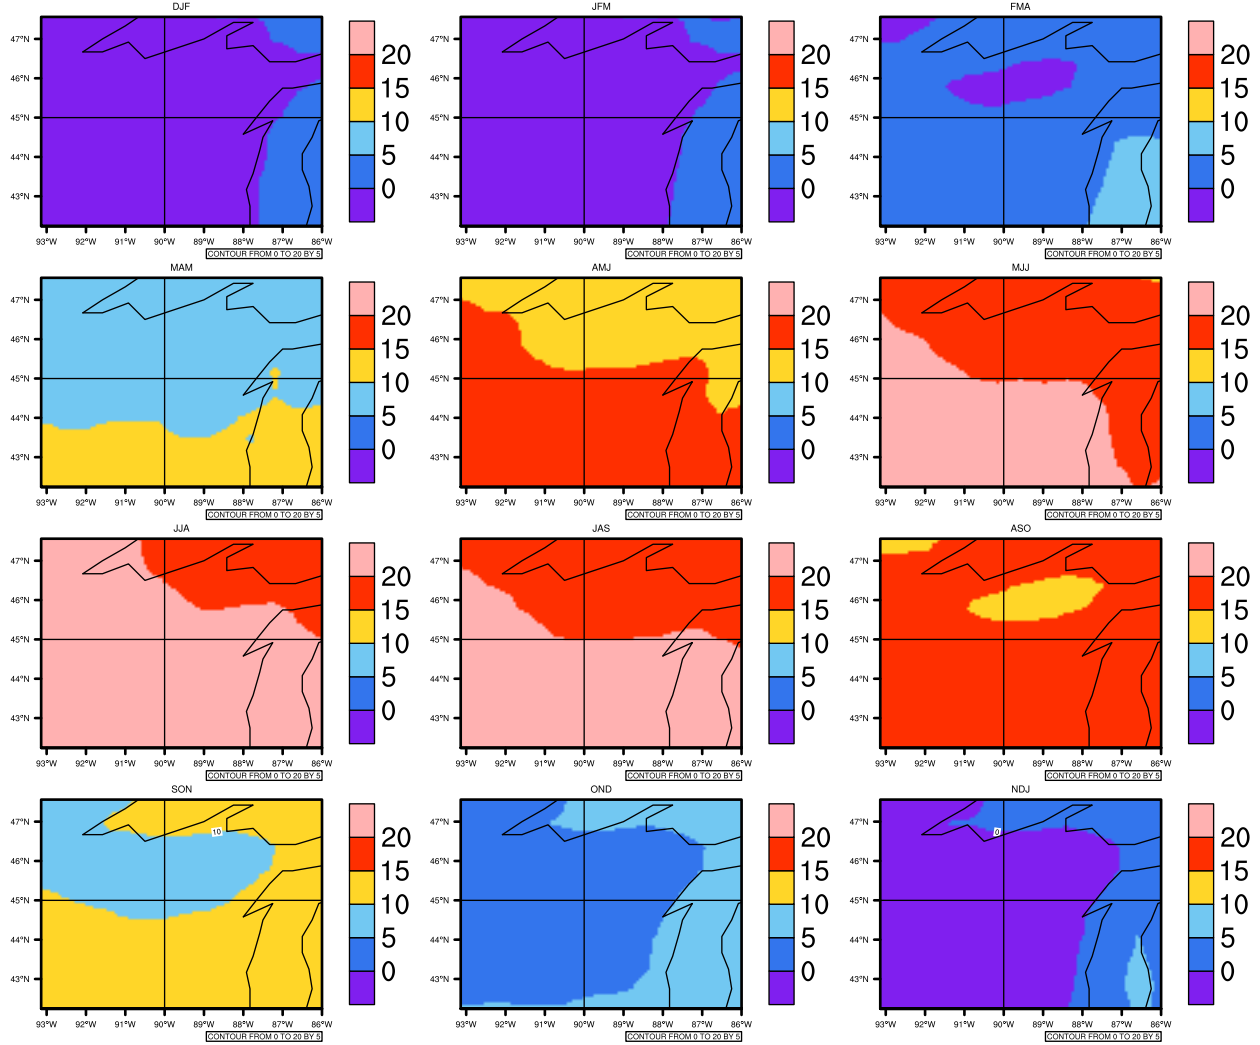

### Seasonally tas (c) In 1975-2005 MIROC4h historical - Wisconsin

AgriMetSoft (2020). Climate Maps. Available on: <https://agrimetsoft.com/maps>

Order a new map on <https://agrimetsoft.com/order>