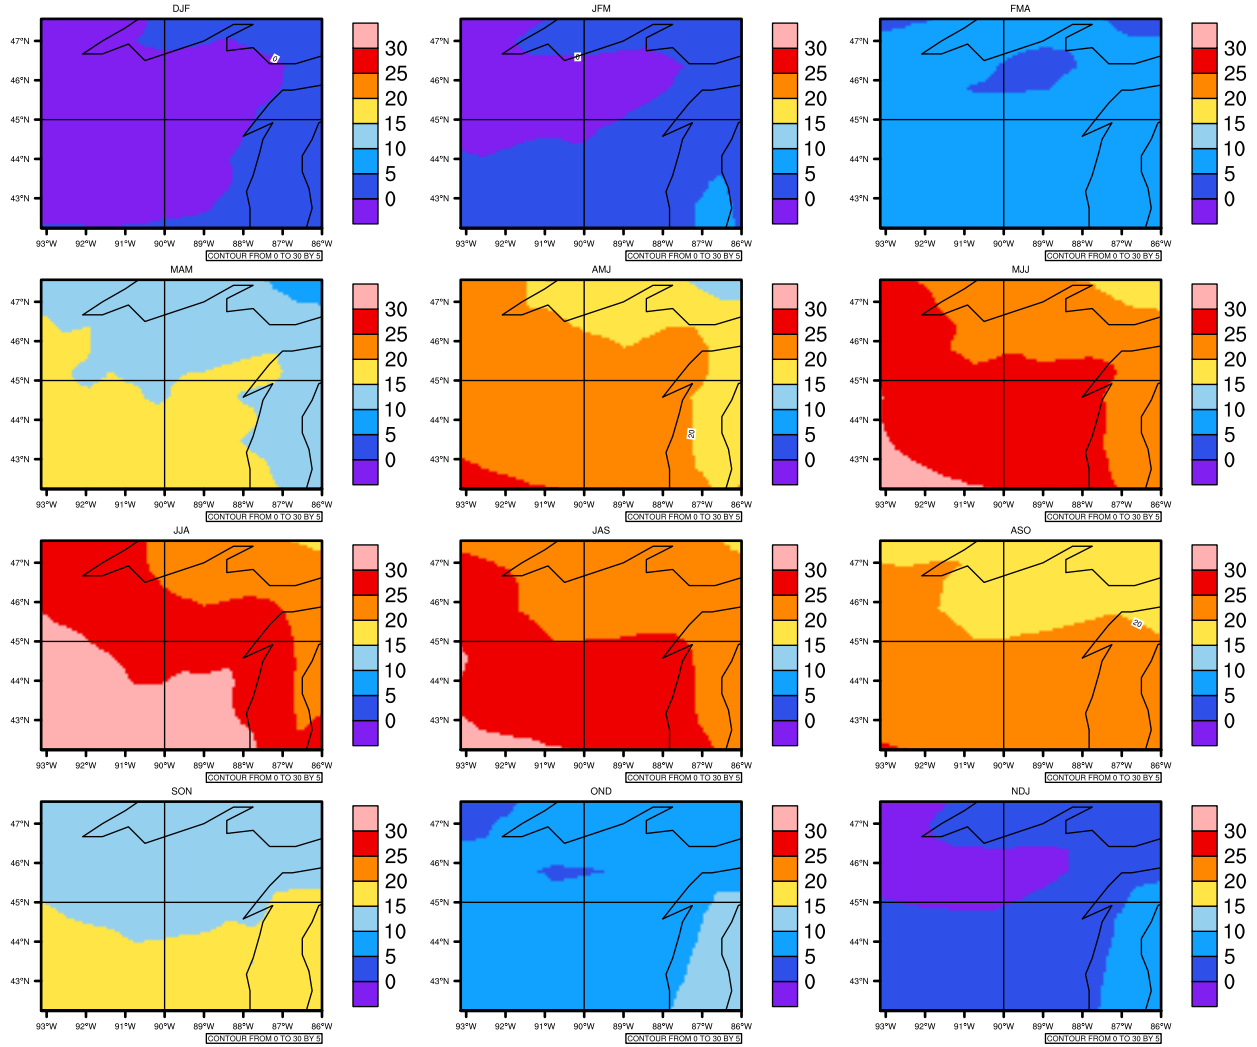

Seasonally tasmax (c) In 1975-2005 MIROC4h historical - Wisconsin

AgriMetSoft (2020). Climate Maps. Available on: <https://agrimetsoft.com/maps>

Order a new map on <https://agrimetsoft.com/order>

[You can request maps from any dataset from the AgriMetSoft Team.](#)