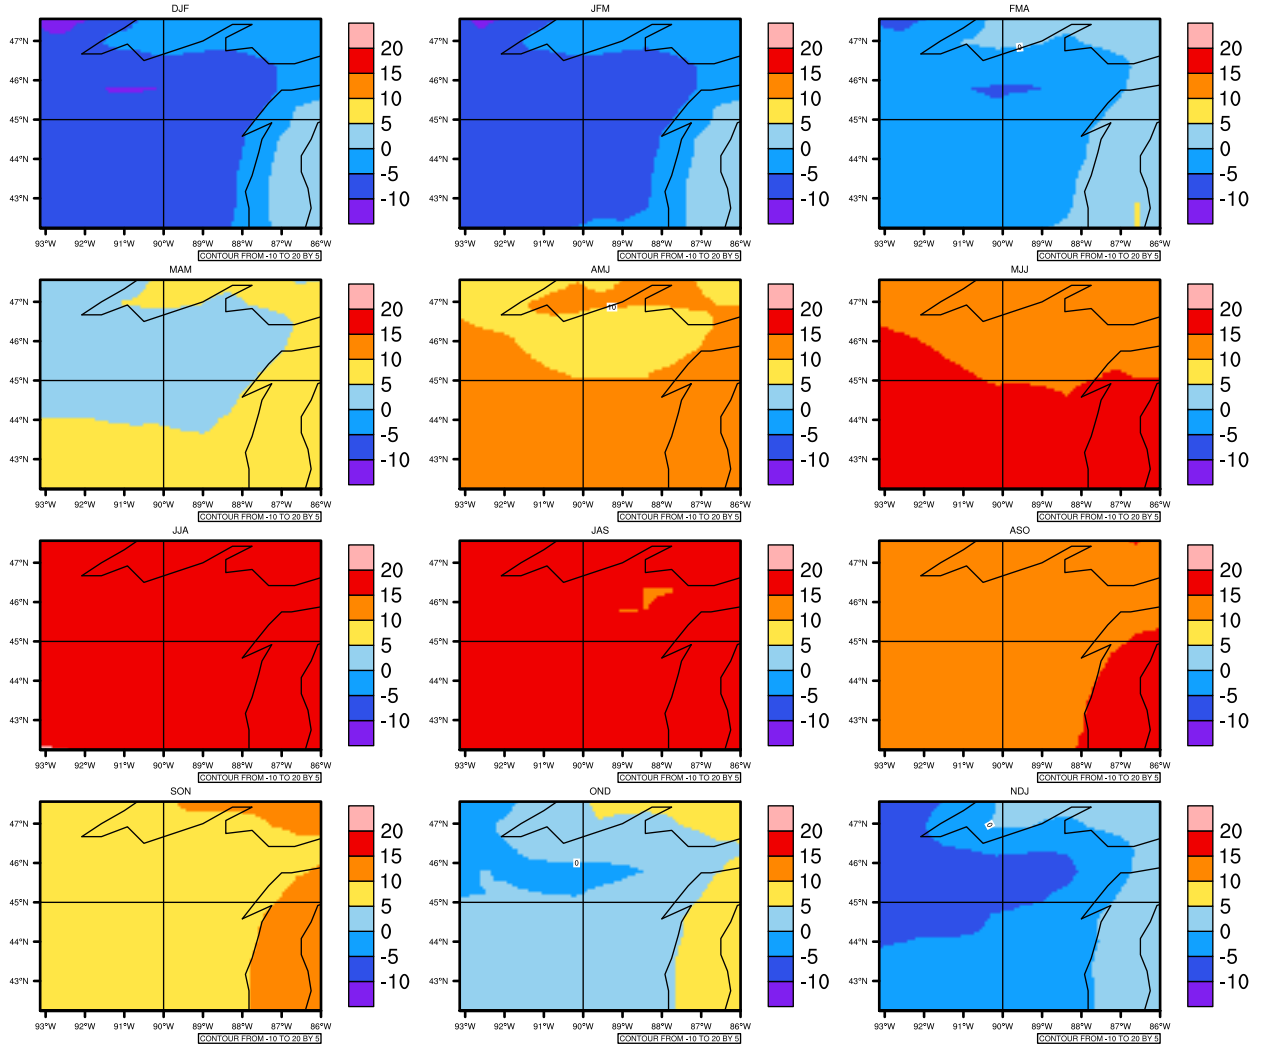

Seasonally tasmin (c) In 1975-2005 MIROC4h historical - Wisconsin

AgriMetSoft (2020). Climate Maps. Available on: <https://agrimetsoft.com/maps>

Order a new map on <https://agrimetsoft.com/order>

[You can request maps from any dataset from the AgriMetSoft Team.](#)