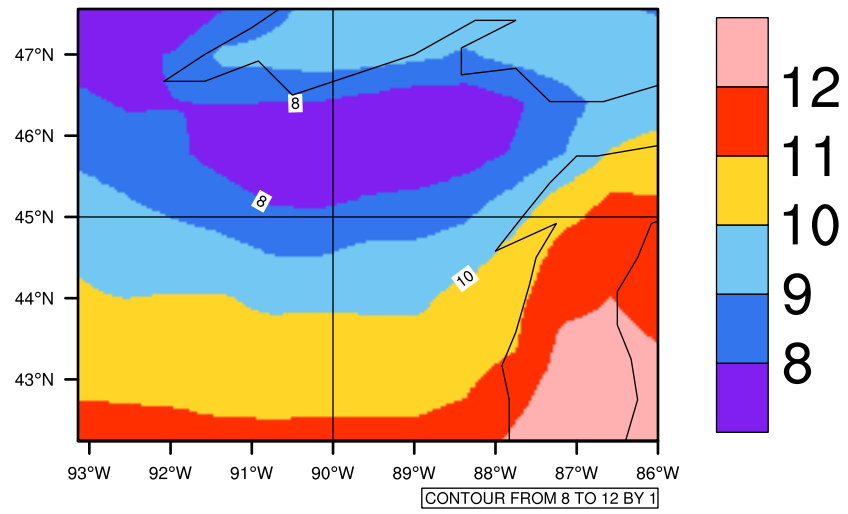

Yearly tas (c) In 1975-2005 MIROC4h historical - Wisconsin

[You can request maps from any dataset from the AgriMetSoft Team.](#)