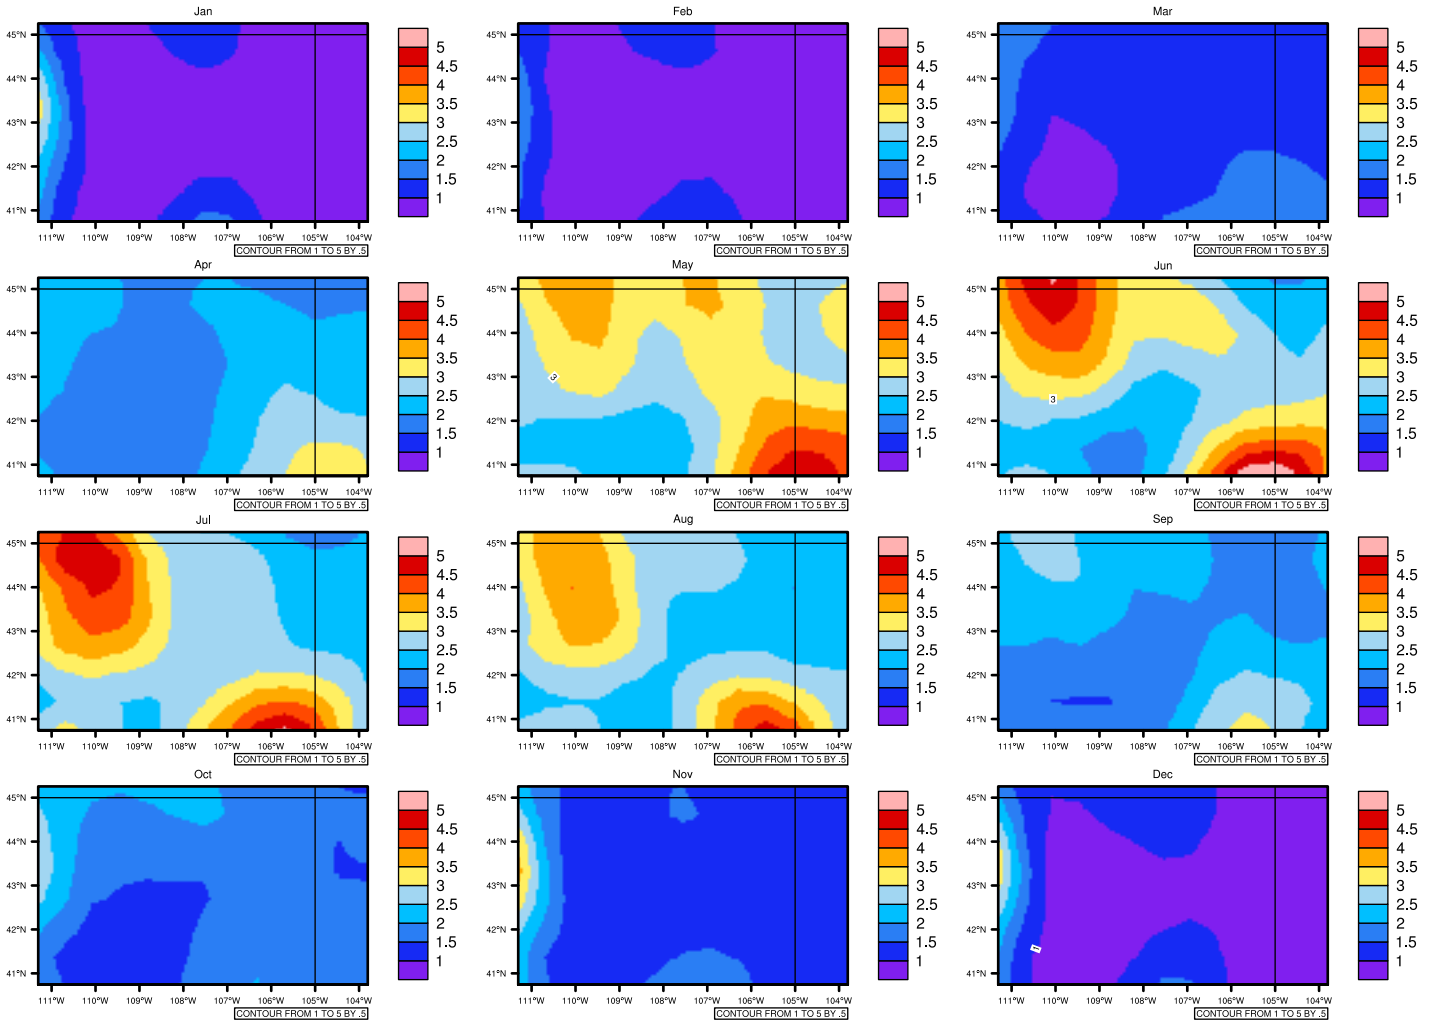

Monthly pr (mm/day) In 1975-2005 MIROC4h historical - Wyoming

AgriMetSoft (2020). Climate Maps. Available on:
<https://agrimetsoft.com/maps>

|Order a new map on <https://agrimetsoft.com/order>