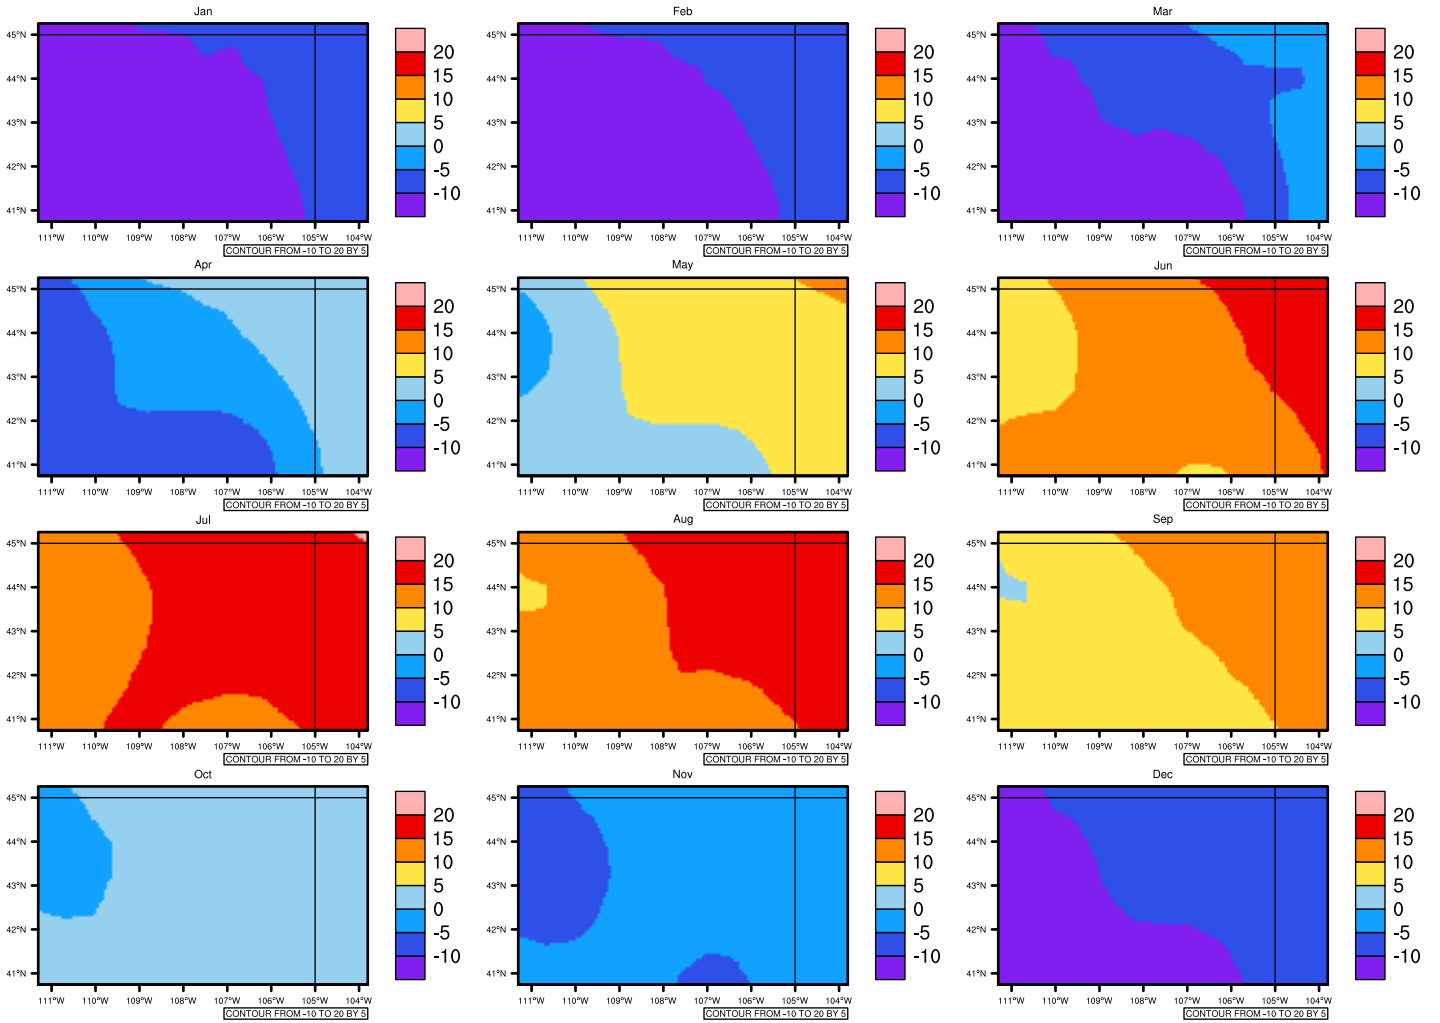

Monthly tasmin (c) In 1975-2005 MIROC4h historical - Wyoming

AgriMetSoft (2020). Climate Maps. Available on:
<https://agrimetsoft.com/maps>

[|Order a new map on https://agrimetsoft.com/order](https://agrimetsoft.com/order)

[You can request maps from any dataset from the AgriMetSoft Team.](#)