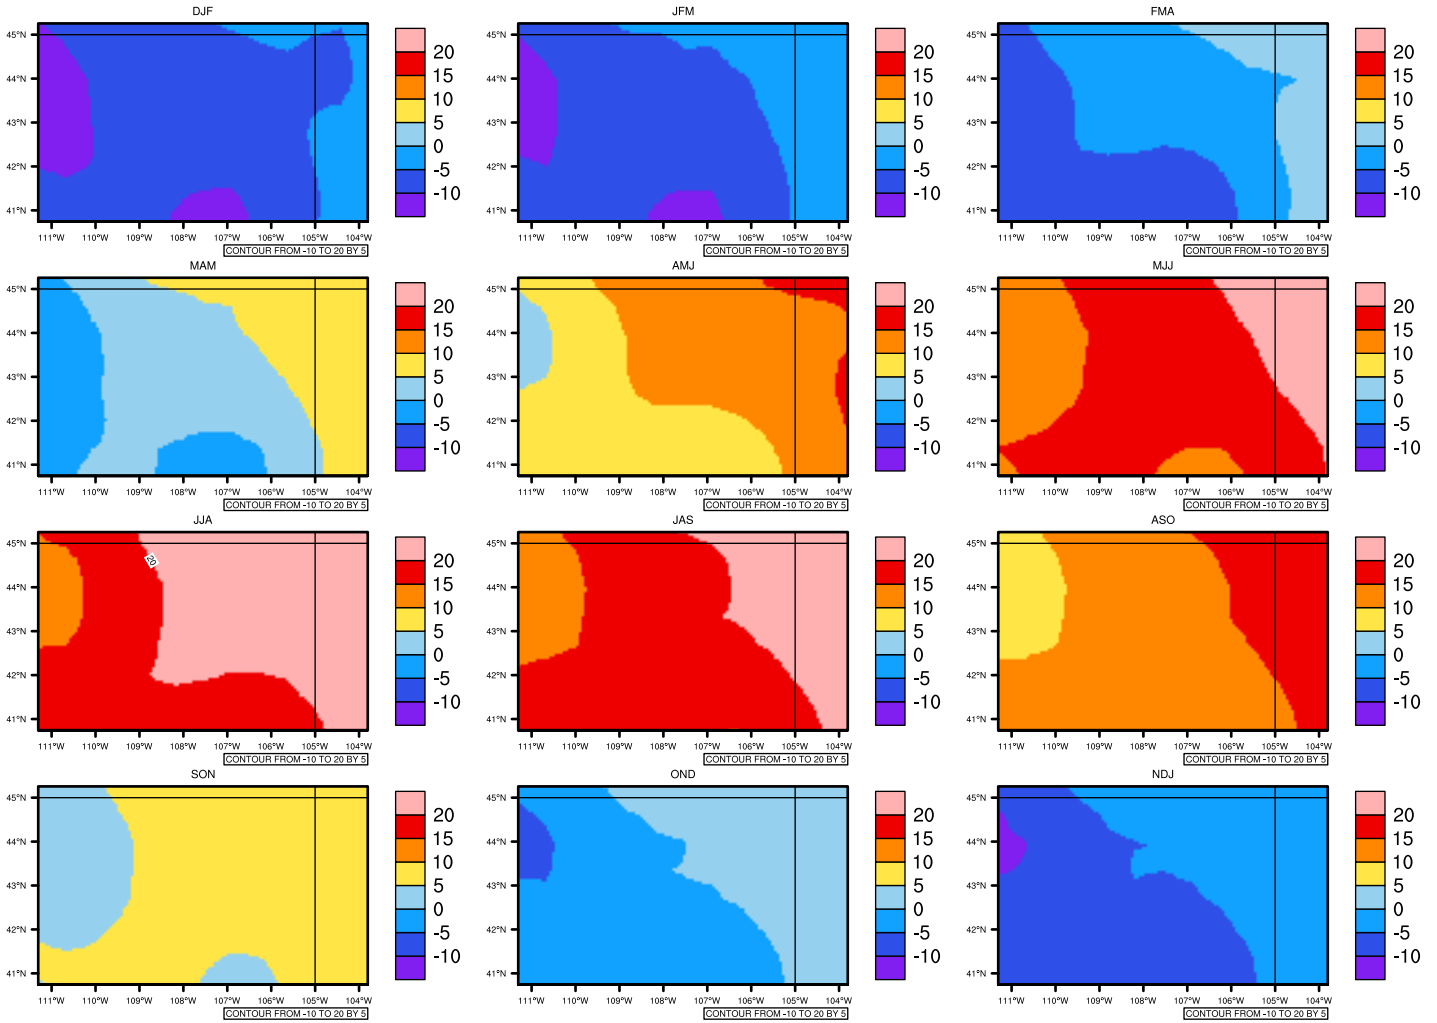

Seasonally tas (c) In 1975-2005 MIROC4h historical - Wyoming

AgriMetSoft (2020). Climate Maps. Available on:
<https://agrimetsoft.com/maps>

[|Order a new map on https://agrimetsoft.com/order](https://agrimetsoft.com/order)

[You can request maps from any dataset from the AgriMetSoft Team.](#)