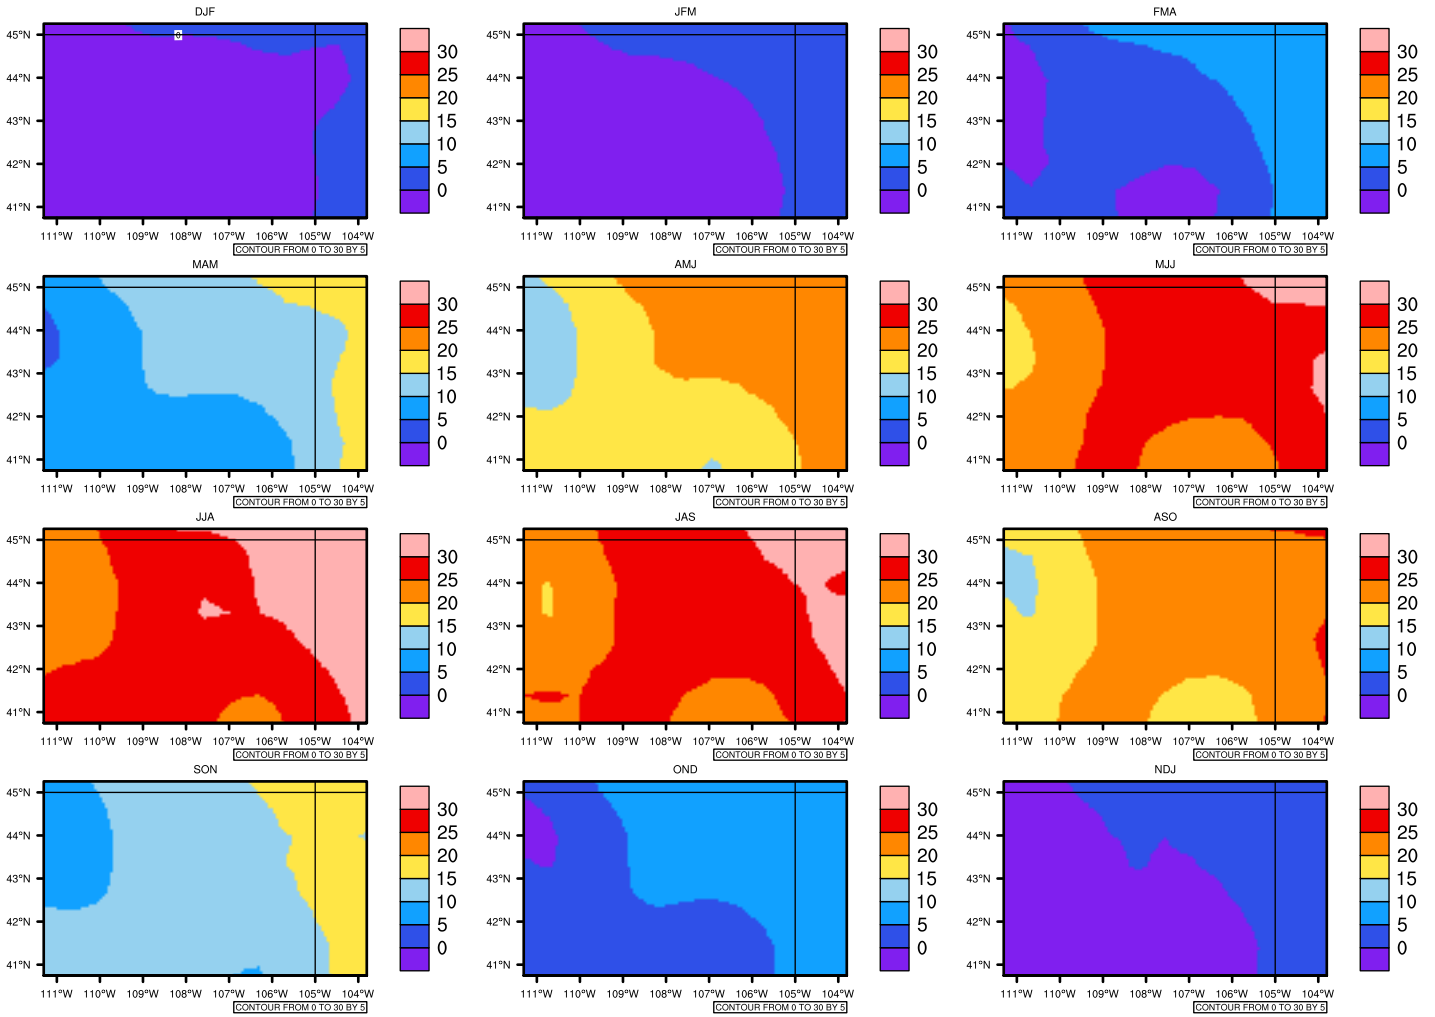

Seasonally tasmax (c) In 2020-2029 MIROC4h RCP45 - Wyoming

AgriMetSoft (2020). Climate Maps. Available on:
<https://agrimetsoft.com/maps>

[Order a new map on <https://agrimetsoft.com/order>

[You can request maps from any dataset from the AgriMetSoft Team.](#)