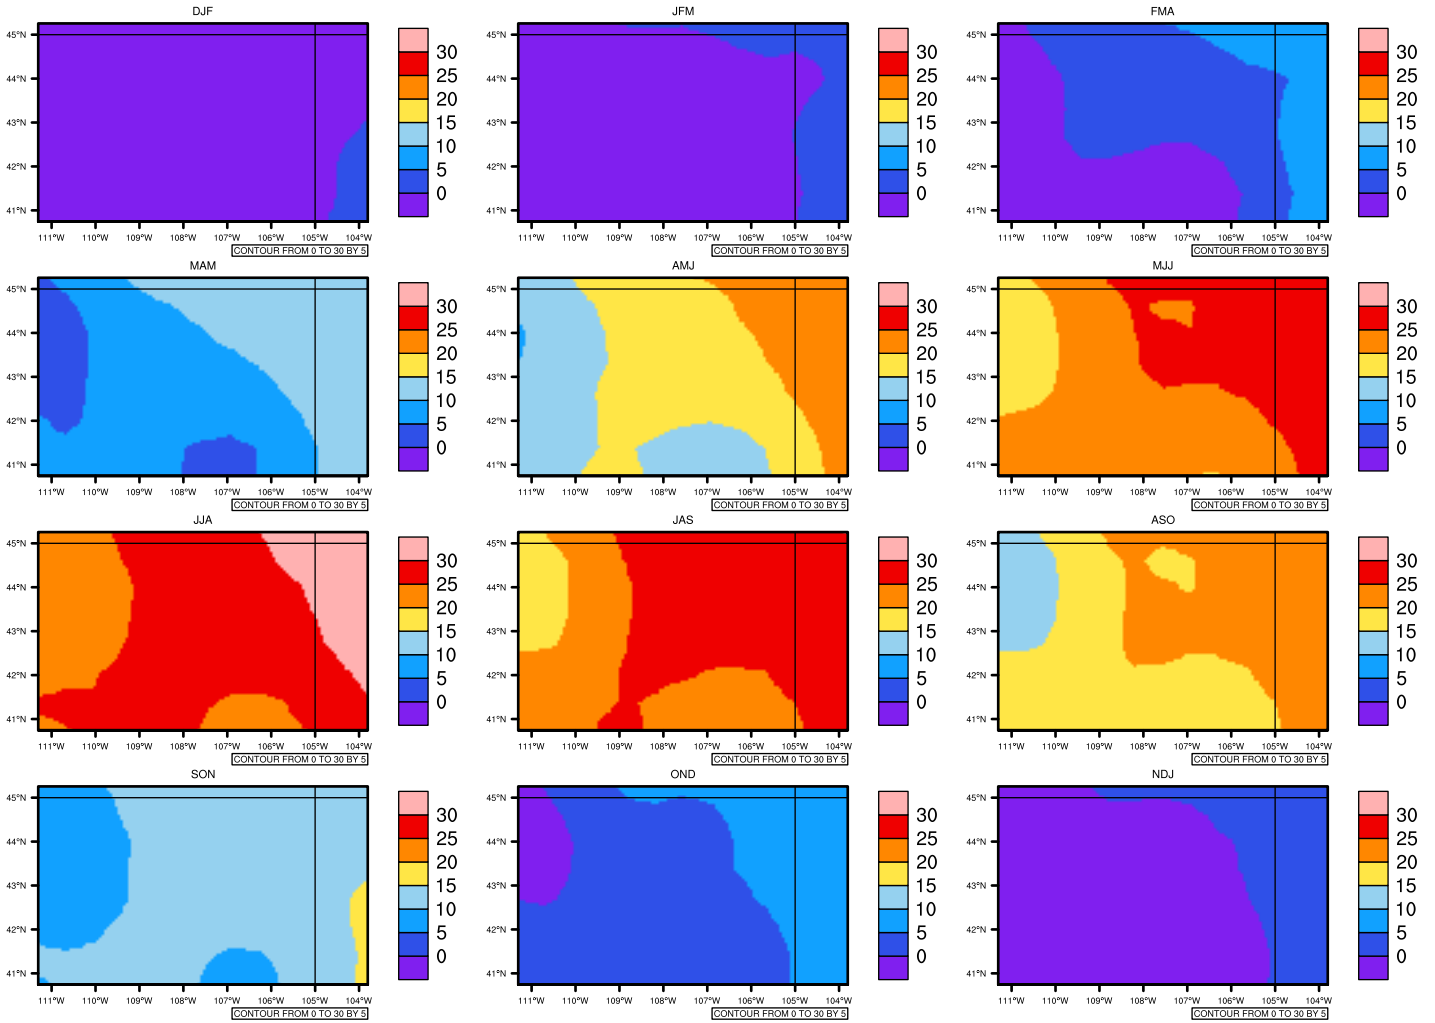

Seasonally tasmx (c) In 1975-2005 MIROC4h historical - Wyoming

AgriMetSoft (2020). Climate Maps. Available on:
<https://agrimetsoft.com/maps>

[|Order a new map on https://agrimetsoft.com/order](https://agrimetsoft.com/order)

[You can request maps from any dataset from the AgriMetSoft Team.](#)