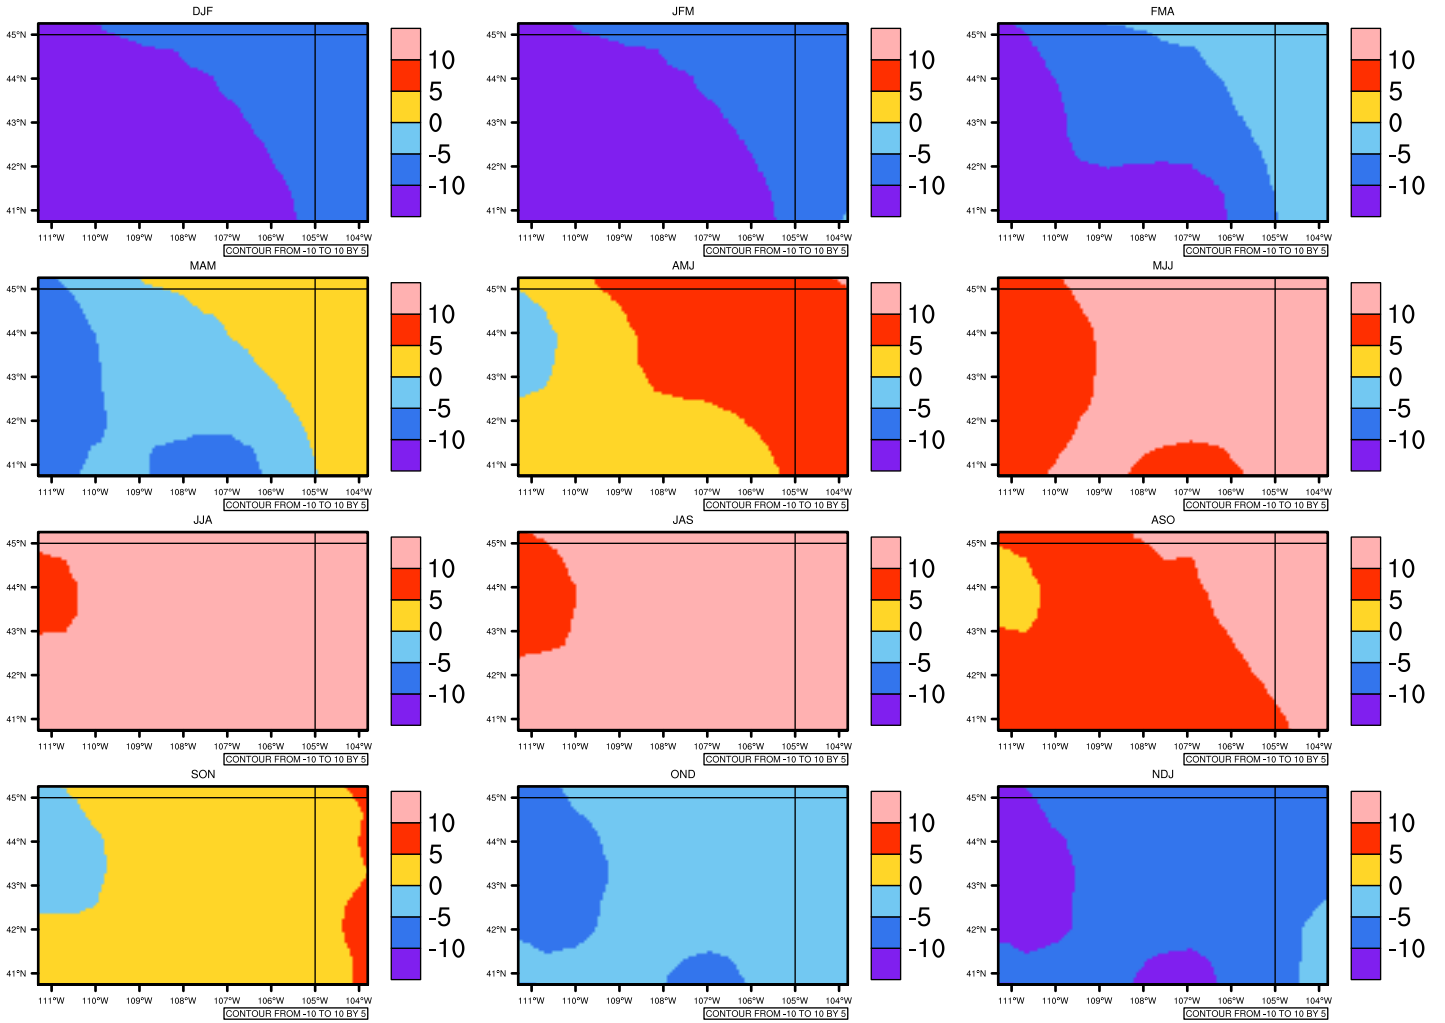

## Seasonally tasmin (c) In 1975-2005 MIROC4h historical - Wyoming

AgriMetSoft (2020). Climate Maps. Available on:  
<https://agrimetsoft.com/maps>

[|Order a new map on https://agrimetsoft.com/order](https://agrimetsoft.com/order)

[You can request maps from any dataset from the AgriMetSoft Team.](#)