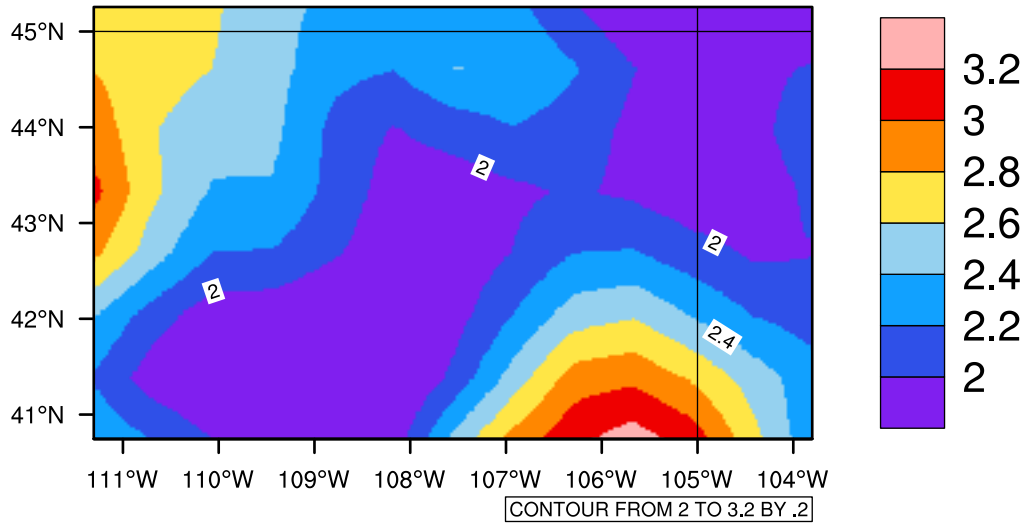

Yearly pr (mm/day) In 2020-2029 MIROC4h RCP45 - Wyoming

[You can request maps from any dataset from the AgriMetSoft Team.](#)