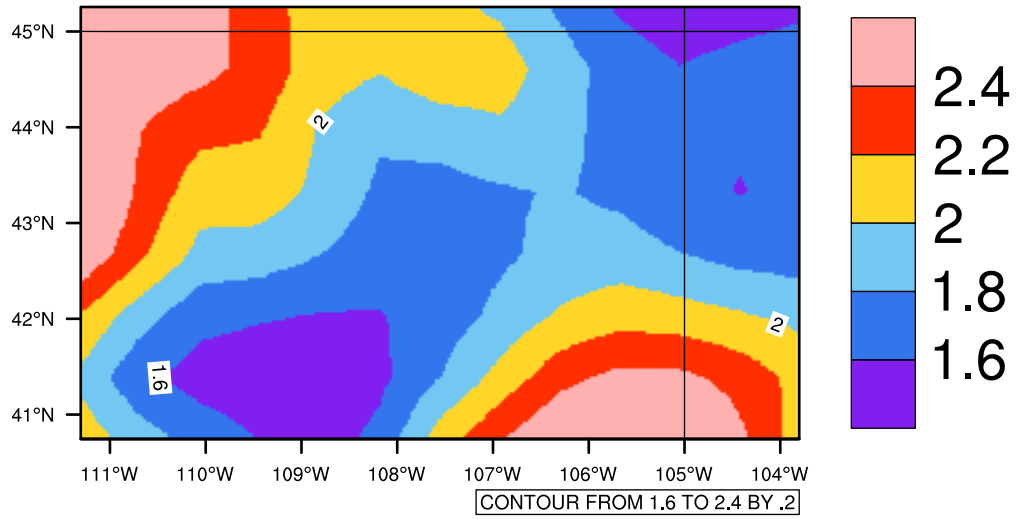

Yearly pr (mm/day) In 1975-2005 MIROC4h historical - Wyoming

[You can request maps from any dataset from the AgriMetSoft Team.](#)