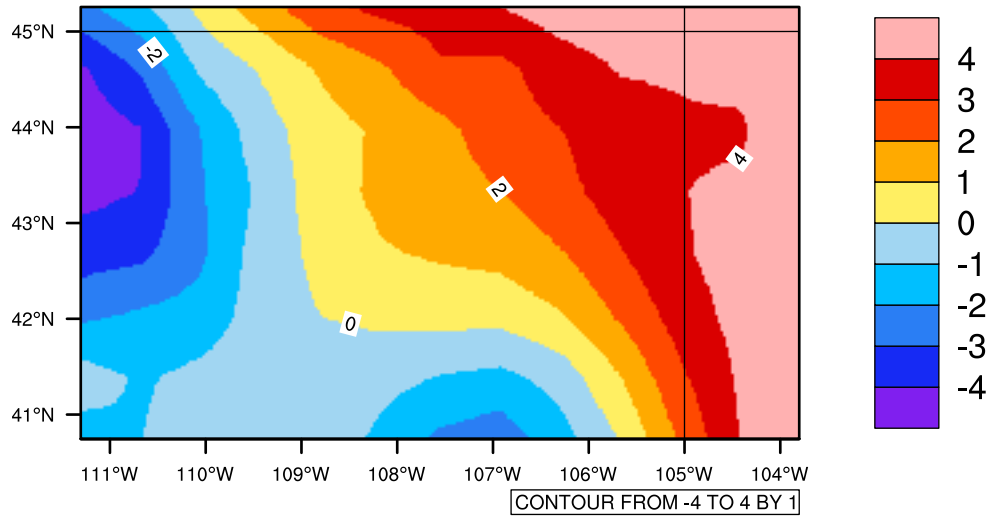

Yearly tasmin (c) In 1975-2005 MIROC4h historical - Wyoming

[You can request maps from any dataset from the AgriMetSoft Team.](#)